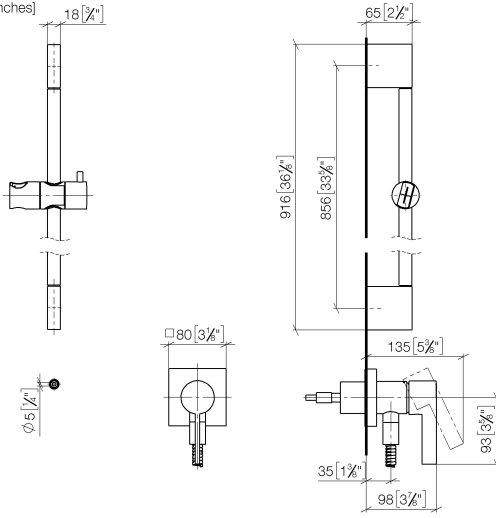

Concealed single-lever mixer with integrated shower connection with shower set without hand shower - Matte Black

IMO

36 013 970

Fits: IMO, MEM, CL.1

- cover plate 80 x 80 mm
- metal shower hose 1750mm with integrated anti-twist protection
- slide bar
- Pipe diameter 18 mm
- WRAS 2011027

Concealed single-lever mixer with integrated shower connection with shower set without hand shower - Matte Black

IMO

36 013 970

mm [inches]

Concealed single-lever mixer with integrated shower connection with shower set without hand shower - Matte Black

IMO

36 013 970

Parts for other finishes can be found here: [Chrome](#)

Concealed single-lever mixer with integrated shower connection with shower set without hand shower - Matte Black

IMO

36 013 970

Spare parts list

No.	Item Number	Name	Quantity used	Delivery time
	05 17 20 726 02 90	fixing set	12	2