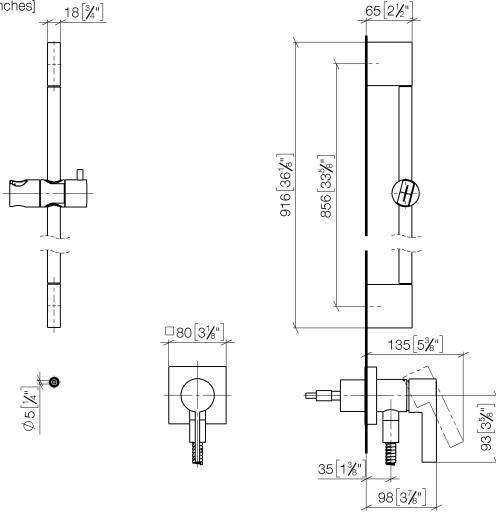

Concealed single-lever mixer with integrated shower connection with shower set without hand shower - Brushed Champagne (22kt Gold)

IMO

36 013 970

Fits: IMO, MEM, CL.1

- cover plate 80 x 80 mm
- metal shower hose 1750mm with integrated anti-twist protection
- slide bar
- Pipe diameter 18 mm
- WRAS 2011027

Concealed single-lever mixer with integrated shower connection with shower set without hand shower - Brushed Champagne (22kt Gold)

IMO

36 013 970

mm [inches]

Concealed single-lever mixer with integrated shower connection with shower set without hand shower - Brushed Champagne (22kt Gold)

IMO

36 013 970

Parts for other finishes can be found here: [Chrome](#)

Concealed single-lever mixer with integrated shower connection with shower set without hand shower - Brushed Champagne (22kt Gold)

IMO

36 013 970

Spare parts list

No.	Item Number	Name	Quantity used	Delivery time
	05 17 20 726 02 90	fixing set	12	2