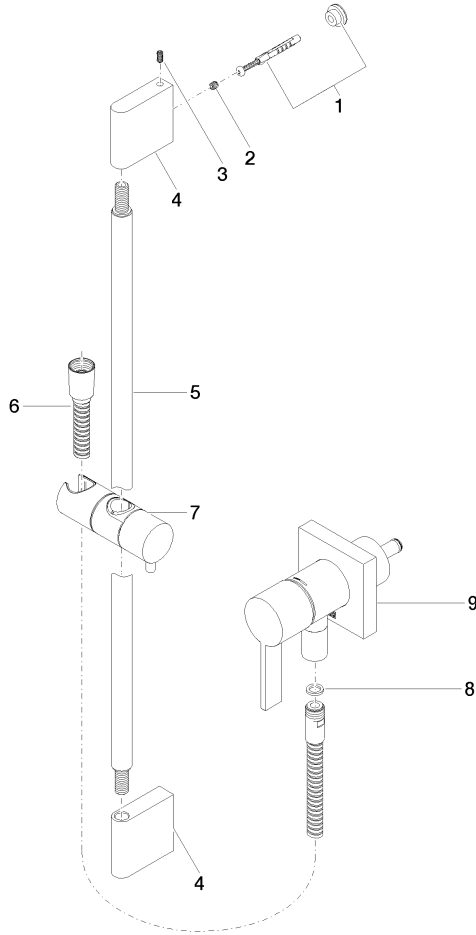

Concealed single-lever mixer with integrated shower connection with shower set without hand shower - Brushed Champagne (22kt Gold)

IMO

36 013 970

Fits: IMO, MEM, CL.1

- cover plate 80 x 80 mm
- metal shower hose 1750mm with integrated anti-twist protection
- slide bar
- Pipe diameter 18 mm
- WRAS 2011027

Concealed single-lever mixer with integrated shower connection with shower set without hand shower - Brushed Champagne (22kt Gold)

IMO

36 013 970

mm [inches]

Concealed single-lever mixer with integrated shower connection with shower set without hand shower - Brushed Champagne (22kt Gold)

IMO

36 013 970

Parts for other finishes can be found here: [Chrome](#)

Concealed single-lever mixer with integrated shower connection with shower set without hand shower - Brushed Champagne (22kt Gold)

IMO

36 013 970

Spare parts list

No.	Item Number	Name	Quantity used	Delivery time
	05 17 20 726 02 90	fixing set	12	2