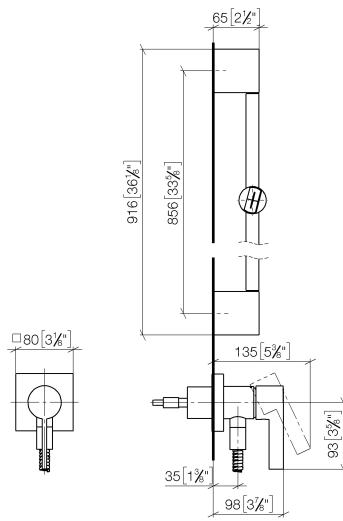

Concealed single-lever mixer with integrated shower connection with shower set without hand shower - Brushed Chrome

IMO

36 013 970

Codes & Standards

DIN 4109	EN 1717	ISO 3822	Scottish Water Byelaws
UK Water Supply Regulations	Ü-Zeichen		

Certificates

Belgaqua_21-025-2 LGA_29	WRAS_2011