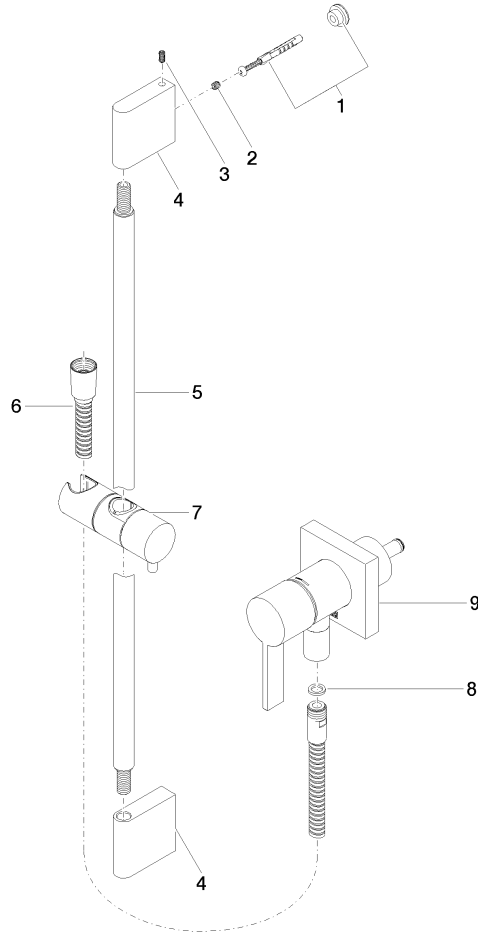

**Concealed single-lever mixer with integrated shower connection with shower set without hand shower - Brushed Chrome**

IMO

36 013 970

Fits: IMO, MEM, CL.1

- cover plate 80 x 80 mm
- metal shower hose 1750mm with integrated anti-twist protection
- slide bar
- Pipe diameter 18 mm
- WRAS 2011027

**Required miscellaneous**

- Concealed wall mounting -** 35 003 970 90
- max. recess depth 103 mm
  - min. recess depth 78 mm

**Concealed single-lever mixer with integrated shower connection with shower set without hand shower - Brushed Chrome**

Concealed single-lever mixer with integrated shower connection with shower set without hand shower - Brushed Chrome

IMO

36 013 970

Concealed single-lever mixer with integrated shower connection with shower set without hand shower - Brushed Chrome