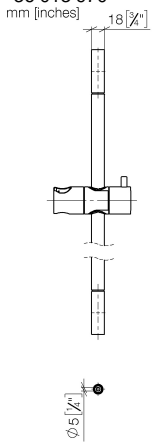

Concealed single-lever mixer with integrated shower connection with shower set without hand shower - Brushed Chrome

IMO

36 013 970

Codes & Standards

DIN 4109	EN 1717	ISO 3822	Scottish Water Byelaws
UK Water Supply Regulations	Ü-Zeichen		

Certificates

Belgaqua_21-025-2 LGA_29	WRAS_2011