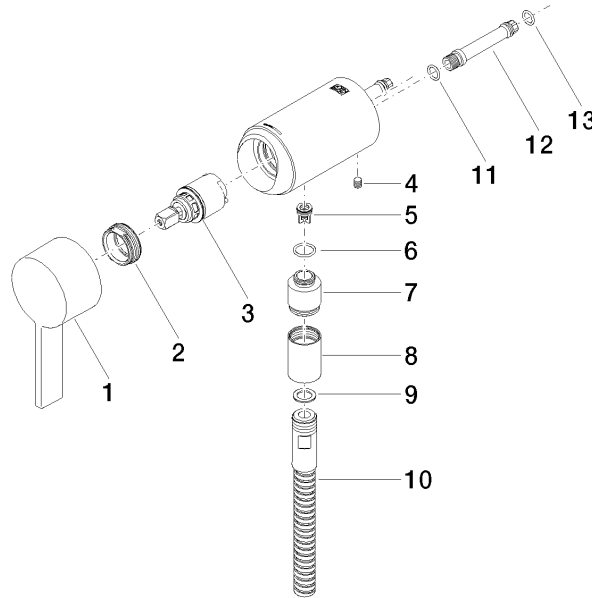

**Concealed single-lever mixer with integrated shower connection - Brushed
Champagne (22kt Gold)**

IMO

36 050 970 Product version from 10/1/2023

- without rosette
- WRAS

Intrinsic protection against back flow.

**Concealed single-lever mixer with integrated shower connection - Brushed
Champagne (22kt Gold)**

IMO

36 050 970 Product version from 10/1/2023
mm [inches]

Flow rate chart

Concealed single-lever mixer with integrated shower connection - Brushed Champagne (22kt Gold)

36 050 970 Product version from 10/1/2023

Parts for other finishes can be found here: [Chrome](#)

Spare parts list

No.	Item Number	Name	Quantity used	Delivery time
1	90 20 97 064 00-46	handle	1	30
2	09 24 04 266 90	nut	1	2
3	90 15 05 044 04 90	cartridge	1	2
4	09 31 11 004 90	pin	1	60
5	09 23 01 131 90	back-flow preventer	1	2
6	09 14 10 213 90	seal	1	2
7	09 24 03 281-46	nipple	1	30
8	90 21 02 069 00-46	cover	1	30
9	90 14 20 026 00 90	seal	1	2
10	28 322 970-46	Metal shower hose 1/2" x 3/8" x 1750 mm - Brushed Champagne (22kt Gold)	1	30
11	90 14 10 060 00 90	seal	1	2
12	09 18 40 230 90	connection	1	2
13	09 14 10 061 90	seal	1	2