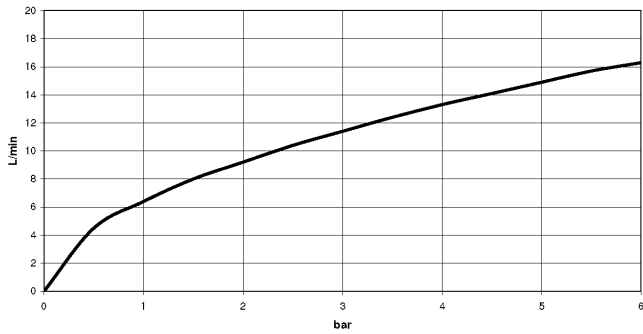

**Concealed single-lever mixer with integrated shower connection - Brushed
Champagne (22kt Gold)**

IMO

36 050 970 Product version from 10/1/2023

- without rosette
- WRAS

Intrinsic protection against back flow.

**Concealed single-lever mixer with integrated shower connection - Brushed
Champagne (22kt Gold)**

IMO

36 050 970 Product version from 10/1/2023
mm [inches]

Flow rate chart

Concealed single-lever mixer with integrated shower connection - Brushed Champagne (22kt Gold)