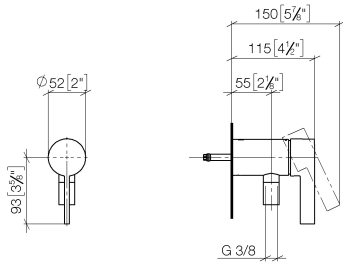

**Concealed single-lever mixer with integrated shower connection - Brushed
Champagne (22kt Gold)**

IMO

36 050 970 Product version from 10/1/2023

- without rosette
- WRAS

Intrinsic protection against back flow.

**Concealed single-lever mixer with integrated shower connection - Brushed
Champagne (22kt Gold)**

IMO

36 050 970 Product version from 10/1/2023
mm [inches]

Flow rate chart

Concealed single-lever mixer with integrated shower connection - Brushed Champagne (22kt Gold)

36 050 970 Product version from 10/1/2023

Parts for other finishes can be found here: [Chrome](#)

Spare parts list

No.	Item Number	Name	Quantity used	Delivery time
1	90 20 97 064 00-46	handle	1	30
2	09 24 04 266 90	nut	1	2
3	90 15 05 044 04 90	cartridge	1	2
4	09 31 11 004 90	pin	1	60
5	09 23 01 131 90	back-flow preventer	1	2
6	09 14 10 213 90	seal	1	2
7	09 24 03 281-46	nipple	1	30
8	90 21 02 069 00-46	cover	1	30
9	90 14 20 026 00 90	seal	1	2
10	28 322 970-46	Metal shower hose 1/2" x 3/8" x 1750 mm - Brushed Champagne (22kt Gold)	1	30
11	90 14 10 060 00 90	seal	1	2
12	09 18 40 230 90	connection	1	2
13	09 14 10 061 90	seal	1	2