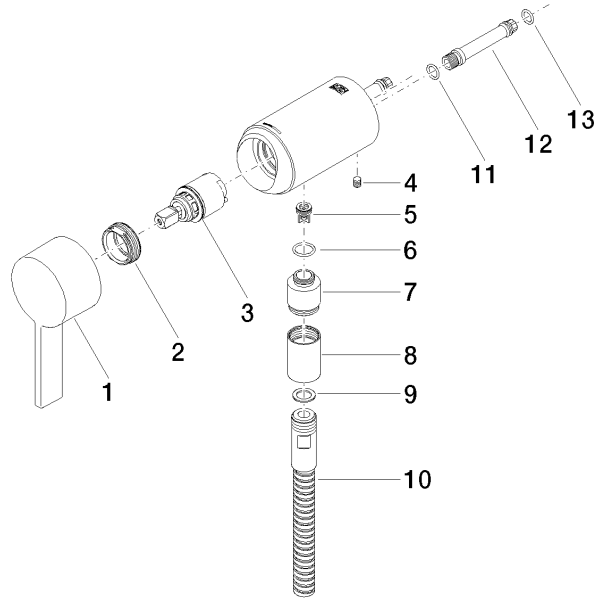

Concealed single-lever mixer with integrated shower connection - Brushed Dark Platinum

IMO

36 050 970

- without rosette
 - WRAS 2011027
- Intrinsic protection against back flow.**
- Intrinsic protection against back flow.

Required miscellaneous

- Concealed wall mounting -** 35 050 970 90
- max. recess depth 105 mm
 - min. recess depth 80 mm

Concealed single-lever mixer with integrated shower connection - Brushed Dark Platinum

IMO

36 050 970
mm [inches]

Flow rate chart

Codes & Standards

DIN 4109	EN 1717	ISO 3822	Scottish Water Byelaws
UK Water Supply Regulations	Ü-Zeichen		

Concealed single-lever mixer with integrated shower connection - Brushed Dark
Platinum

IMO

36 050 970

Certificates

Belgaqua_21-025-2 WRAS_2011

LGA_29

36 050 970

Product version from 10/1/2023

Concealed single-lever mixer with integrated shower connection - Brushed Dark
Platinum