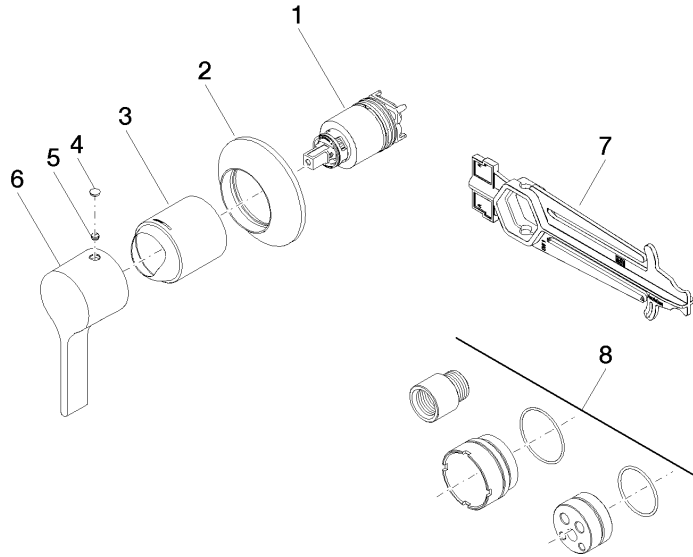

Required miscellaneous

Concealed wall-mounted single-lever mixer - 35 860 970 90

- max. recess depth mm
- min. recess depth mm

VAIA Concealed single-lever mixer with cover plate - Brushed Dark Platinum

36 060 809

mm [inches]

Codes & Standards

DIN 4109

ISO 3822

Ü-Zeichen

Certificates

LGA_29

VAIA Concealed single-lever mixer with cover plate - Brushed Dark Platinum

36 060 809

Spare parts list

No.	Item Number	Name	Quantity used	Delivery time
1	90 15 05 064 01 90	cartridge	1	2
2	90 27 80 032 00-99	rosette	1	20
3	09 11 02 293-99	cover	1	20
4	90 31 20 087 00-99	plug	1	20
5	90 31 11 063 00 90	pin	1	2
6	09 20 80 021-99	handle	1	20
7	90 30 09 064 00 90	key	1	2
8	12 869 970 90	Extension 20 mm -	1	2