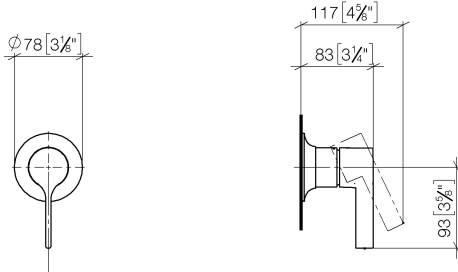

VAIA Concealed single-lever mixer with cover plate - Brushed Dark Platinum

36 060 809

- cover plate 80 x 80 mm

	Brushed Dark Platinum	36 060 809-99
	Chrome	36 060 809-00
	Brushed Platinum	36 060 809-06
	Platinum	36 060 809-08
	Dark Chrome	36 060 809-19
	Brushed Durabronze (23kt Gold)	36 060 809-28
	Brushed Bronze	36 060 809-42
	Brushed Champagne (22kt Gold)	36 060 809-46
	Champagne (22kt Gold)	36 060 809-47

Required miscellaneous

Concealed wall-mounted single-lever mixer - 35 860 970 90

- max. recess depth mm
- min. recess depth mm

VAIA Concealed single-lever mixer with cover plate - Brushed Dark Platinum

36 060 809

mm [inches]

Codes & Standards

DIN 4109

ISO 3822

Ü-Zeichen

Certificates

LGA_29

VAIA Concealed single-lever mixer with cover plate - Brushed Dark Platinum

36 060 809

Spare parts list

No.	Item Number	Name	Quantity used	Delivery time
1	90 15 05 064 01 90	cartridge	1	2
2	90 27 80 032 00-99	rosette	1	20
3	09 11 02 293-99	cover	1	20
4	90 31 20 087 00-99	plug	1	20
5	90 31 11 063 00 90	pin	1	2
6	09 20 80 021-99	handle	1	20
7	90 30 09 064 00 90	key	1	2
8	12 869 970 90	Extension 20 mm -	1	2