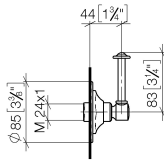

36 104 371

- rotary diverter
- rosette Ø 85 mm

36 104 371

mm [inches]

Certificates

LGA\_28456.

36 104 371

### Spare parts list

No.	Item Number	Name	Quantity used	Delivery time
1	90 27 97 007 00-06	cover	1	10
2	09 23 10 125-00	nut	1	10
3	90 14 10 063 00 90	seal	1	2
4	09 27 37 101-06	rosette	1	10
5	09 30 30 069 90	screw	1	2
6	09 30 11 194 90	disc	1	2
7	09 18 30 007-06	sleeve	1	-
Spare part can no longer be ordered, please order the replacement item				
8	90 28 10 030 00 90	ring	1	2
9	09 12 12 064-06	base	1	-
Spare part can no longer be ordered, please order the replacement item				
10	90 14 15 021 00 90	ring	1	2
11	09 21 02 160-06	cover	1	10
12	09 20 37 101-06	handle	1	10
13	09 20 37 001-06	handle	1	10
14	09 28 22 013 90	pipe	1	2
15	11 170 370-06	MADISON Lever insert - Brushed Platinum	1	10
16	09 30 30 062-06	screw	1	10