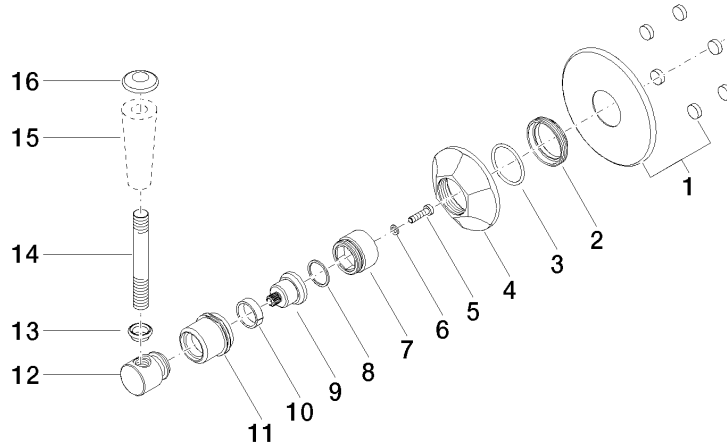

36 104 371

- rotary diverter
- rosette Ø 85 mm

36 104 371

mm [inches]

Certificates

LGA\_28456.

36 104 371

### Spare parts list

No.	Item Number	Name	Quantity used	Delivery time
1	90 27 97 007 00-06	cover	1	10
2	09 23 10 125-00	nut	1	10
3	90 14 10 063 00 90	seal	1	2
4	09 27 37 101-06	rosette	1	10
5	09 30 30 069 90	screw	1	2
6	09 30 11 194 90	disc	1	2
7	09 18 30 007-06	sleeve	1	-
Spare part can no longer be ordered, please order the replacement item				
8	90 28 10 030 00 90	ring	1	2
9	09 12 12 064-06	base	1	-
Spare part can no longer be ordered, please order the replacement item				
10	90 14 15 021 00 90	ring	1	2
11	09 21 02 160-06	cover	1	10
12	09 20 37 101-06	handle	1	10
13	09 20 37 001-06	handle	1	10
14	09 28 22 013 90	pipe	1	2
15	11 170 370-06	MADISON Lever insert - Brushed Platinum	1	10
16	09 30 30 062-06	screw	1	10