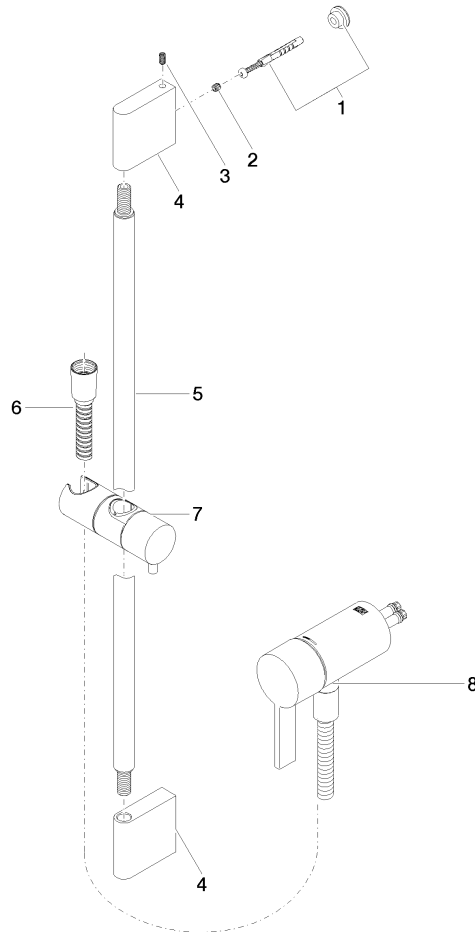

# Concealed single-lever mixer with integrated shower connection with shower set without hand shower - Brushed Platinum

IMO

36 110 970

- metal shower hose 1750mm with integrated anti-twist protection
- slide bar
- Pipe diameter 18 mm

## Required miscellaneous

	<b>Hand shower FlowReduce - Brushed Platinum</b>	28 018 979-06 0010
--	--	-----------------------

Concealed single-lever mixer with integrated shower connection with shower set without hand shower - Brushed Platinum

IMO

36 110 970  
mm [inches]

Certificates

Belgaqua\_21-025- WRAS\_2011027. LGA\_29928.  
27\_1.

36 110 970

### Spare parts list

No.	Item Number	Name	Quantity used	Delivery time
1	05 17 20 726 02 90	fixing set	1	2
2	09 31 11 049 90	pin	2	2
3	04 31 11 113 00 90	pin	2	2
4	08 17 97 054-06	holder	2	10
5	90 28 22 597 00-06	holder	1	10
6	28 322 970-06	Metal shower hose 1/2" x 3/8" x 1750 mm - Brushed Platinum	1	2
7	12 580 970-06	Slide unit - Brushed Platinum	1	10
9	36 050 970-06	Concealed single-lever mixer with integrated shower connection - Brushed Platinum	1	10