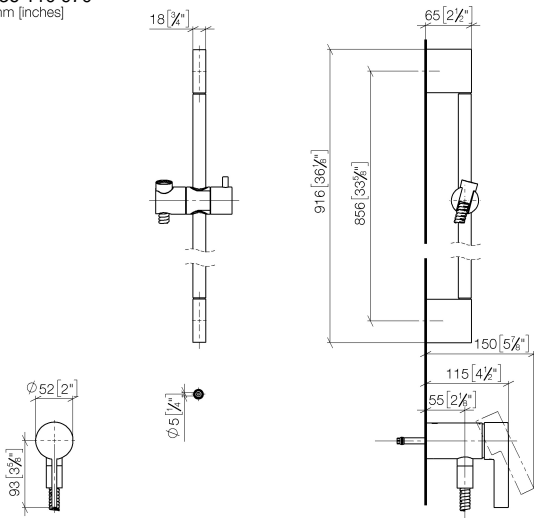

# Concealed single-lever mixer with integrated shower connection with shower set without hand shower - Brushed Platinum

IMO

36 110 970

- metal shower hose 1750mm with integrated anti-twist protection
- slide bar
- Pipe diameter 18 mm

IMO

36 110 970  
mm [inches]

Certificates

Belgaqua\_21-025- WRAS\_2011027. LGA\_29928.  
27\_1.

36 110 970

### Spare parts list

No.	Item Number	Name	Quantity used	Delivery time
1	05 17 20 726 02 90	fixing set	1	2
2	09 31 11 049 90	pin	2	2
3	04 31 11 113 00 90	pin	2	2
4	08 17 97 054-06	holder	2	10
5	90 28 22 597 00-06	holder	1	10
6	28 322 970-06	Metal shower hose 1/2" x 3/8" x 1750 mm - Brushed Platinum	1	2
7	12 580 970-06	Slide unit - Brushed Platinum	1	10
9	36 050 970-06	Concealed single-lever mixer with integrated shower connection - Brushed Platinum	1	10