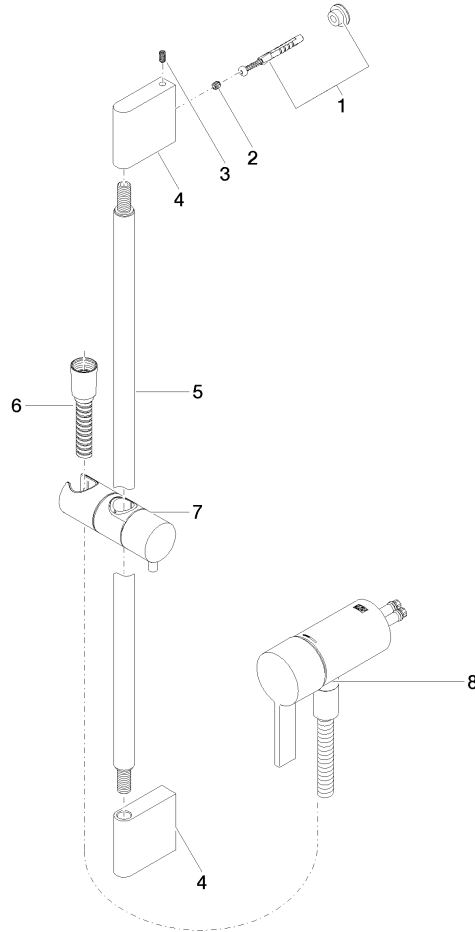

Concealed single-lever mixer with integrated shower connection with shower set without hand shower - Platinum

IMO

36 110 970

- metal shower hose 1750mm with integrated anti-twist protection
- slide bar
- Pipe diameter 18 mm

Concealed single-lever mixer with integrated shower connection with shower set without hand shower - Platinum

IMO

36 110 970
mm [inches]

Certificates

Belgaqua_21-025- WRAS_2011027. LGA_29928.
27_1.

36 110 970

Spare parts list

No.	Item Number	Name	Quantity used	Delivery time
1	05 17 20 726 02 90	fixing set	1	2
2	09 31 11 049 90	pin	2	2
3	04 31 11 113 00 90	pin	2	2
4	08 17 97 054-08	holder	2	40
5	90 28 22 597 00-08	holder	1	-
Spare part can no longer be ordered, please order the replacement item				
6	28 322 970-08	Metal shower hose 1/2" x 3/8" x 1750 mm - Platinum	1	40
7	12 580 970-08	Slide unit - Platinum	1	40
9	36 050 970-08	Concealed single-lever mixer with integrated shower connection - Platinum	1	40