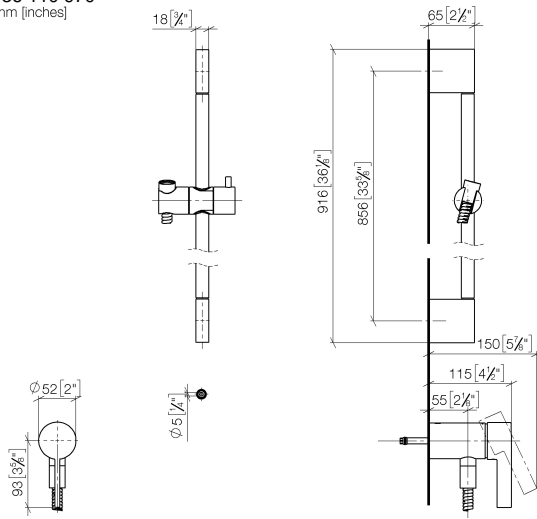

Concealed single-lever mixer with integrated shower connection with shower set without hand shower - Platinum

IMO

36 110 970

- metal shower hose 1750mm with integrated anti-twist protection
- slide bar
- Pipe diameter 18 mm

Concealed single-lever mixer with integrated shower connection with shower set without hand shower - Platinum

IMO

36 110 970
mm [inches]

Certificates

Belgaqua_21-025- WRAS_2011027. LGA_29928.
27_1.

36 110 970

Spare parts list

No.	Item Number	Name	Quantity used	Delivery time
1	05 17 20 726 02 90	fixing set	1	2
2	09 31 11 049 90	pin	2	2
3	04 31 11 113 00 90	pin	2	2
4	08 17 97 054-08	holder	2	40
5	90 28 22 597 00-08	holder	1	-
Spare part can no longer be ordered, please order the replacement item				
6	28 322 970-08	Metal shower hose 1/2" x 3/8" x 1750 mm - Platinum	1	40
7	12 580 970-08	Slide unit - Platinum	1	40
9	36 050 970-08	Concealed single-lever mixer with integrated shower connection - Platinum	1	40