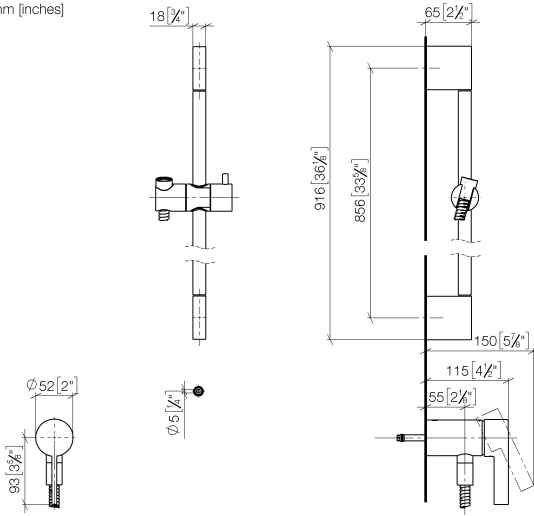

**Concealed single-lever mixer with integrated shower connection with shower set without hand shower - Brushed Durabronze (23kt Gold)**

IMO

36 110 970

- metal shower hose 1750mm with integrated anti-twist protection
- slide bar
- Pipe diameter 18 mm

**Required miscellaneous**

	<b>Concealed wall mounting -</b> •max. recess depth 105 mm •min. recess depth 80 mm	35 050 970 90
--	---	---------------

**Required miscellaneous**

	<b>Hand shower - Brushed Durabronze (23kt Gold)</b>	28 016 979-28
--	---	---------------

Concealed single-lever mixer with integrated shower connection with shower set without hand shower - Brushed Durabronz (23kt Gold)

IMO

36 110 970  
mm [inches]

Certificates

Belgaqua\_21-025- WRAS\_2011027. LGA\_29928.  
27\_1.

36 110 970

**Spare parts list**

No.	Item Number	Name	Quantity used	Delivery time
1	05 17 20 726 02 90	fixing set	1	2
2	09 31 11 049 90	pin	2	2
3	04 31 11 113 00 90	pin	2	2
4	08 17 97 054-28	holder	2	20
5	90 28 22 597 00-28	holder	1	-
Spare part can no longer be ordered, please order the replacement item				
6	28 322 970-28	Metal shower hose 1/2" x 3/8" x 1750 mm - Brushed Durabron (23kt Gold)	1	20
7	12 580 970-28	Slide unit - Brushed Durabron (23kt Gold)	1	20
9	36 050 970-28	Concealed single-lever mixer with integrated shower connection - Brushed Durabron (23kt Gold)	1	20