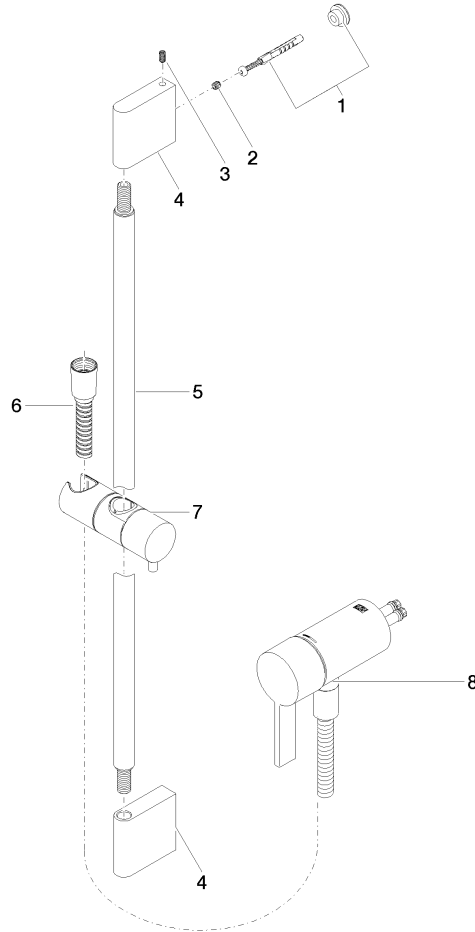

**Concealed single-lever mixer with integrated shower connection with shower set without hand shower - Brushed Durabronze (23kt Gold)**

IMO

36 110 970

- metal shower hose 1750mm with integrated anti-twist protection
- slide bar
- Pipe diameter 18 mm

**Required miscellaneous**

	<b>Concealed wall mounting -</b> •max. recess depth 105 mm •min. recess depth 80 mm	35 050 970 90
--	---	---------------

**Required miscellaneous**

	<b>Hand shower - Brushed Durabronze (23kt Gold)</b>	28 016 979-28
--	---	---------------

Concealed single-lever mixer with integrated shower connection with shower set without hand shower - Brushed Durabronz (23kt Gold)

IMO

36 110 970  
mm [inches]

Certificates

Belgaqua\_21-025- WRAS\_2011027. LGA\_29928.  
27\_1.

36 110 970

**Spare parts list**

No.	Item Number	Name	Quantity used	Delivery time
1	05 17 20 726 02 90	fixing set	1	2
2	09 31 11 049 90	pin	2	2
3	04 31 11 113 00 90	pin	2	2
4	08 17 97 054-28	holder	2	20
5	90 28 22 597 00-28	holder	1	-
Spare part can no longer be ordered, please order the replacement item				
6	28 322 970-28	Metal shower hose 1/2" x 3/8" x 1750 mm - Brushed Durabron (23kt Gold)	1	20
7	12 580 970-28	Slide unit - Brushed Durabron (23kt Gold)	1	20
9	36 050 970-28	Concealed single-lever mixer with integrated shower connection - Brushed Durabron (23kt Gold)	1	20