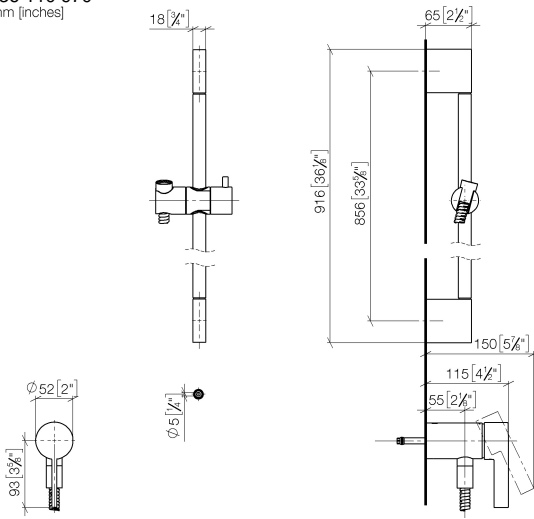

Concealed single-lever mixer with integrated shower connection with shower set without hand shower - Matte Black

IMO

36 110 970

- metal shower hose 1750mm with integrated anti-twist protection
- slide bar
- Pipe diameter 18 mm

Concealed single-lever mixer with integrated shower connection with shower set without hand shower - Matte Black

IMO

36 110 970
mm [inches]

Certificates

Belgaqua_21-025- WRAS_2011027. LGA_29928.
27_1.

36 110 970

Spare parts list

No.	Item Number	Name	Quantity used	Delivery time
1	05 17 20 726 02 90	fixing set	1	2
2	09 31 11 049 90	pin	2	2
3	04 31 11 113 00 90	pin	2	2
4	08 17 97 054-33	holder	2	30
5	90 28 22 597 00-33	holder	1	30
6	28 322 970-33	Metal shower hose 1/2" x 3/8" x 1750 mm - Matte Black	1	2
7	12 580 970-33	Slide unit - Matte Black	1	10
9	36 050 970-33	Concealed single-lever mixer with integrated shower connection - Matte Black	1	30