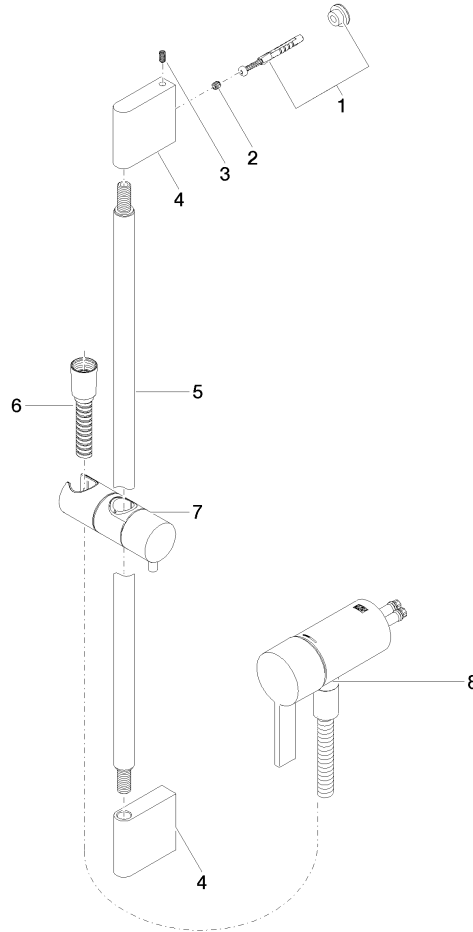

**Concealed single-lever mixer with integrated shower connection with shower set without hand shower - Brushed Champagne (22kt Gold)**

IMO

36 110 970

- metal shower hose 1750mm with integrated anti-twist protection
- slide bar
- Pipe diameter 18 mm

Concealed single-lever mixer with integrated shower connection with shower set without hand shower - Brushed Champagne (22kt Gold)

IMO

36 110 970  
mm [inches]

**Concealed single-lever mixer with integrated shower connection with shower set without hand shower - Brushed Champagne (22kt Gold)**

IMO

36 110 970

Parts for other finishes can be found here: [Chrome](#)

**Spare parts list**

No.	Item Number	Name	Quantity used	Delivery time
1	05 17 20 726 02 90	fixing set	1	2
2	09 31 11 049 90	pin	2	2
3	04 31 11 113 00 90	pin	2	2
4	08 17 97 054-46	holder	2	30
5	90 28 22 597 00-46	holder	1	30
6	28 322 970-46	Metal shower hose 1/2" x 3/8" x 1750 mm - Brushed Champagne (22kt Gold)	1	30
7	12 580 970-46	Slide unit - Brushed Champagne (22kt Gold)	1	30
9	36 050 970-46	Concealed single-lever mixer with integrated shower connection - Brushed Champagne (22kt Gold)	1	30