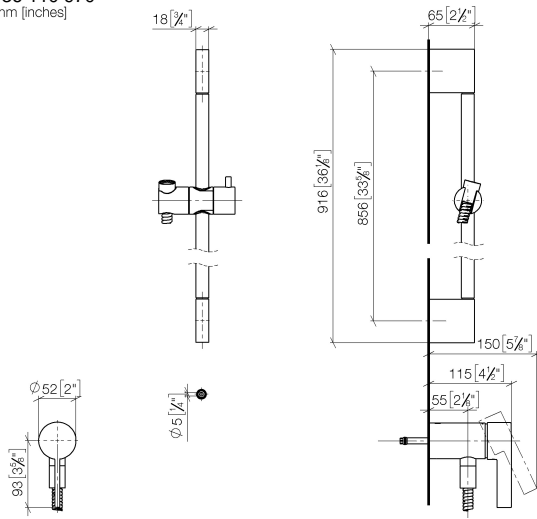

**Concealed single-lever mixer with integrated shower connection with shower set without hand shower - Brushed Champagne (22kt Gold)**

IMO

36 110 970

- metal shower hose 1750mm with integrated anti-twist protection
- slide bar
- Pipe diameter 18 mm

Concealed single-lever mixer with integrated shower connection with shower set without hand shower - Brushed Champagne (22kt Gold)

IMO

36 110 970  
mm [inches]

**Concealed single-lever mixer with integrated shower connection with shower set without hand shower - Brushed Champagne (22kt Gold)**

IMO

36 110 970

Parts for other finishes can be found here: [Chrome](#)

**Spare parts list**

No.	Item Number	Name	Quantity used	Delivery time
1	05 17 20 726 02 90	fixing set	1	2
2	09 31 11 049 90	pin	2	2
3	04 31 11 113 00 90	pin	2	2
4	08 17 97 054-46	holder	2	30
5	90 28 22 597 00-46	holder	1	30
6	28 322 970-46	Metal shower hose 1/2" x 3/8" x 1750 mm - Brushed Champagne (22kt Gold)	1	30
7	12 580 970-46	Slide unit - Brushed Champagne (22kt Gold)	1	30
9	36 050 970-46	Concealed single-lever mixer with integrated shower connection - Brushed Champagne (22kt Gold)	1	30