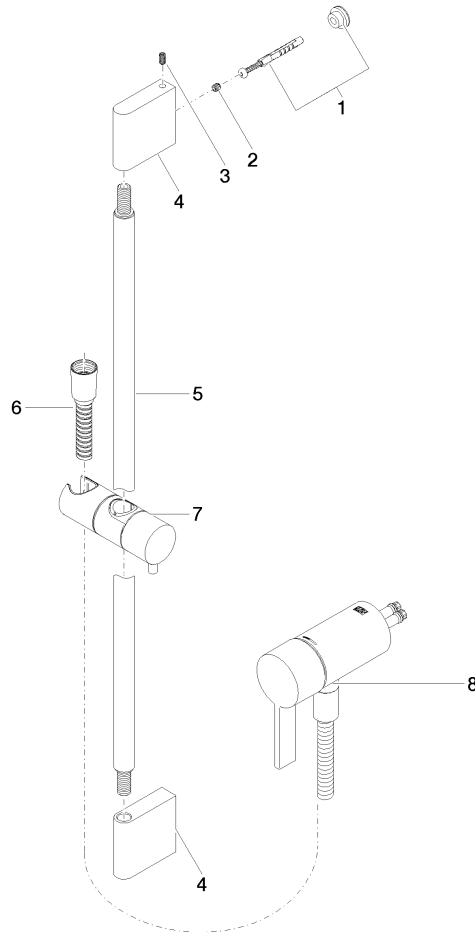

**Concealed single-lever mixer with integrated shower connection with shower set without hand shower - Champagne (22kt Gold)**

IMO

36 110 970

- metal shower hose 1750mm with integrated anti-twist protection
- slide bar
- Pipe diameter 18 mm

Concealed single-lever mixer with integrated shower connection with shower set without hand shower - Champagne (22kt Gold)

IMO

36 110 970  
mm [inches]

**Concealed single-lever mixer with integrated shower connection with shower set without hand shower - Champagne (22kt Gold)**

IMO

36 110 970

Parts for other finishes can be found here: [Chrome](#)

**Spare parts list**

| No. | Item Number        | Name   | Quantity used | Delivery time |
|-----|--------------------|--|---------------|---------------|
| 1   | 05 17 20 726 02 90 | fixing set   | 1             | 2             |
| 2   | 09 31 11 049 90    | pin  | 2             | 2             |
| 3   | 04 31 11 113 00 90 | pin  | 2             | 2             |
| 4   | 08 17 97 054-47    | holder   | 2             | 30            |
| 5   | 90 28 22 597 00-47 | holder   | 1             | 30            |
| 6   | 28 322 970-47      | Metal shower hose 1/2" x 3/8" x 1750 mm - Champagne (22kt Gold)                        | 1             | 30            |
| 7   | 12 580 970-47      | Slide unit - Champagne (22kt Gold)   | 1             | 30            |
| 9   | 36 050 970-47      | Concealed single-lever mixer with integrated shower connection - Champagne (22kt Gold) | 1             | 30            |