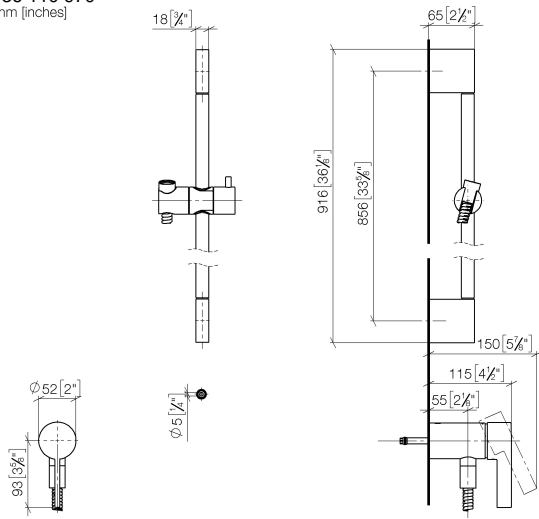

**Concealed single-lever mixer with integrated shower connection with shower set without hand shower - Champagne (22kt Gold)**

IMO

36 110 970

- metal shower hose 1750mm with integrated anti-twist protection
- slide bar
- Pipe diameter 18 mm

Concealed single-lever mixer with integrated shower connection with shower set without hand shower - Champagne (22kt Gold)

IMO

36 110 970  
mm [inches]

**Concealed single-lever mixer with integrated shower connection with shower set without hand shower - Champagne (22kt Gold)**

IMO

36 110 970

Parts for other finishes can be found here: [Chrome](#)

**Spare parts list**

| No. | Item Number        | Name   | Quantity used | Delivery time |
|-----|--------------------|--|---------------|---------------|
| 1   | 05 17 20 726 02 90 | fixing set   | 1             | 2             |
| 2   | 09 31 11 049 90    | pin  | 2             | 2             |
| 3   | 04 31 11 113 00 90 | pin  | 2             | 2             |
| 4   | 08 17 97 054-47    | holder   | 2             | 30            |
| 5   | 90 28 22 597 00-47 | holder   | 1             | 30            |
| 6   | 28 322 970-47      | Metal shower hose 1/2" x 3/8" x 1750 mm - Champagne (22kt Gold)                        | 1             | 30            |
| 7   | 12 580 970-47      | Slide unit - Champagne (22kt Gold)   | 1             | 30            |
| 9   | 36 050 970-47      | Concealed single-lever mixer with integrated shower connection - Champagne (22kt Gold) | 1             | 30            |