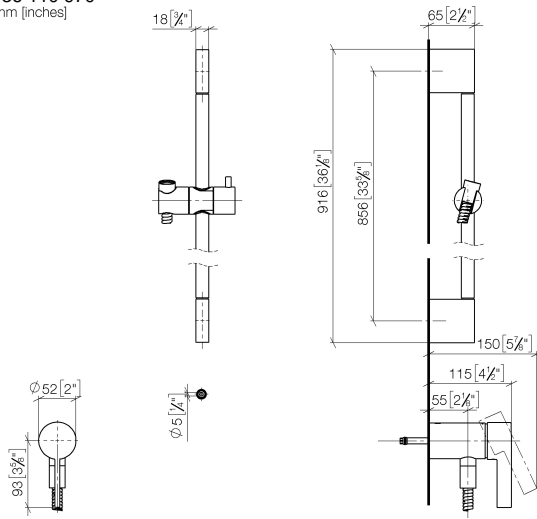

Concealed single-lever mixer with integrated shower connection with shower set without hand shower - Brushed Chrome

IMO

36 110 970

- metal shower hose 1750mm with integrated anti-twist protection
- slide bar
- Pipe diameter 18 mm

This article does not include a hand shower!

Intrinsic protection against back flow.

Fits: IMO, LULU, MADISON, MEM, TARA, CL.1, LISSÉ, VAIA, META, CYO

	Brushed Chrome	36 110 970-93
	Chrome	36 110 970-00
	Brushed Platinum	36 110 970-06
	Platinum	36 110 970-08
	Dark Chrome	36 110 970-19
	Brushed Light Gold	36 110 970-27
	Brushed Durabronze (23kt Gold)	36 110 970-28
	Matte Black	36 110 970-33
	Brushed Bronze	36 110 970-42
	Brushed Champagne (22kt Gold)	36 110 970-46
	Champagne (22kt Gold)	36 110 970-47
	Brushed Dark Platinum	36 110 970-99

Concealed single-lever mixer with integrated shower connection with shower set without hand shower - Brushed Chrome

IMO

36 110 970
mm [inches]

Certificates

Belgaqua_21-025- WRAS_2011027. LGA_29928.
27_1.

Concealed single-lever mixer with integrated shower connection with shower set without hand shower - Brushed Chrome

IMO

36 110 970

Parts for other finishes can be found here: [Chrome](#)

Spare parts list

No.	Item Number	Name	Quantity used	Delivery time
1	05 17 20 726 02 90	fixing set	1	2
2	09 31 11 049 90	pin	2	2
3	04 31 11 113 00 90	pin	2	2
4	08 17 97 054-93	holder	2	20
5	90 28 22 597 00-93	holder	1	20
6	28 322 970-93	Metal shower hose 1/2" x 3/8" x 1750 mm - Brushed Chrome	1	20
7	12 580 970-93	Slide unit - Brushed Chrome	1	20
9	36 050 970-93	Concealed single-lever mixer with integrated shower connection - Brushed Chrome	1	20