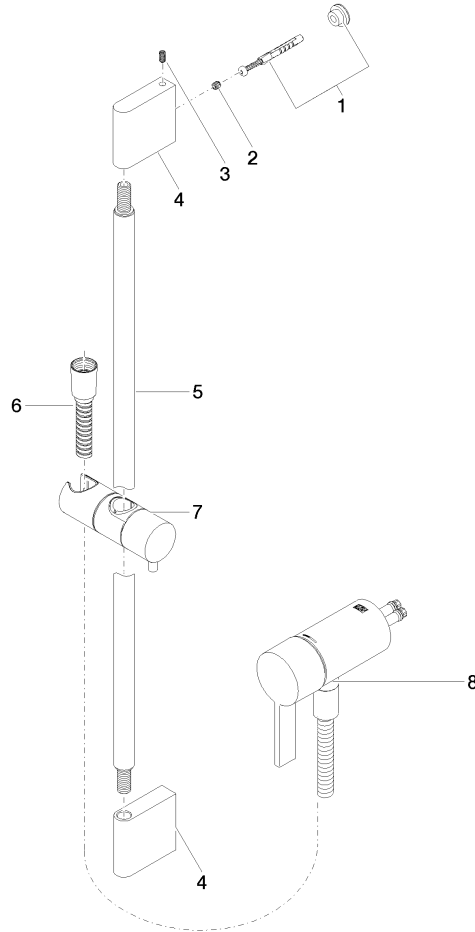

Concealed single-lever mixer with integrated shower connection with shower set without hand shower - Brushed Chrome

IMO

36 110 970

- metal shower hose 1750mm with integrated anti-twist protection
- slide bar
- Pipe diameter 18 mm

Concealed single-lever mixer with integrated shower connection with shower set without hand shower - Brushed Chrome

IMO

36 110 970
mm [inches]

Certificates

Belgaqua_21-025- WRAS_2011027. LGA_29928.
27_1.

Concealed single-lever mixer with integrated shower connection with shower set without hand shower - Brushed Chrome

IMO

36 110 970

Parts for other finishes can be found here: [Chrome](#)

Spare parts list

No.	Item Number	Name	Quantity used	Delivery time
1	05 17 20 726 02 90	fixing set	1	2
2	09 31 11 049 90	pin	2	2
3	04 31 11 113 00 90	pin	2	2
4	08 17 97 054-93	holder	2	20
5	90 28 22 597 00-93	holder	1	20
6	28 322 970-93	Metal shower hose 1/2" x 3/8" x 1750 mm - Brushed Chrome	1	20
7	12 580 970-93	Slide unit - Brushed Chrome	1	20
9	36 050 970-93	Concealed single-lever mixer with integrated shower connection - Brushed Chrome	1	20