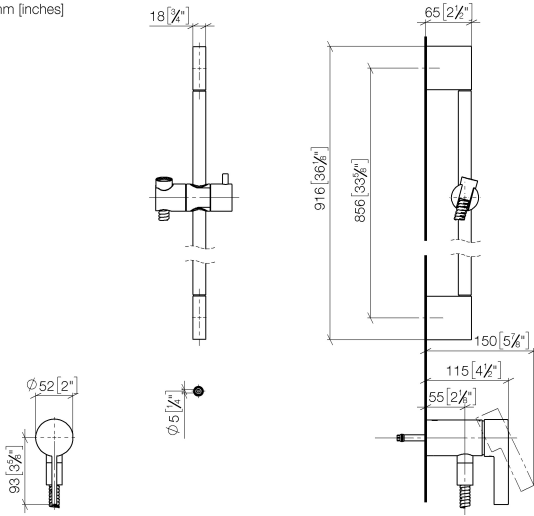

Concealed single-lever mixer with integrated shower connection with shower set without hand shower - Brushed Dark Platinum

IMO

36 110 970

- metal shower hose 1750mm with integrated anti-twist protection
- slide bar
- Pipe diameter 18 mm

	Hand shower - Brushed Dark Platinum	28 012 979-99
--	--	---------------

Required miscellaneous

	Hand shower FlowReduce - Brushed Dark Platinum	28 018 979-99 0010
--	---	-----------------------

Concealed single-lever mixer with integrated shower connection with shower set without hand shower - Brushed Dark Platinum

IMO

36 110 970
mm [inches]

Certificates

Belgaqua_21-025- WRAS_2011027. LGA_29928.
27_1.

36 110 970

Spare parts list

No.	Item Number	Name	Quantity used	Delivery time
1	05 17 20 726 02 90	fixing set	1	2
2	09 31 11 049 90	pin	2	2
3	04 31 11 113 00 90	pin	2	2
4	08 17 97 054-99	holder	2	30
5	90 28 22 597 00-99	holder	1	30
6	28 322 970-99	Metal shower hose 1/2" x 3/8" x 1750 mm - Brushed Dark Platinum	1	2
7	12 580 970-99	Slide unit - Brushed Dark Platinum	1	30
9	36 050 970-99	Concealed single-lever mixer with integrated shower connection - Brushed Dark Platinum	1	30