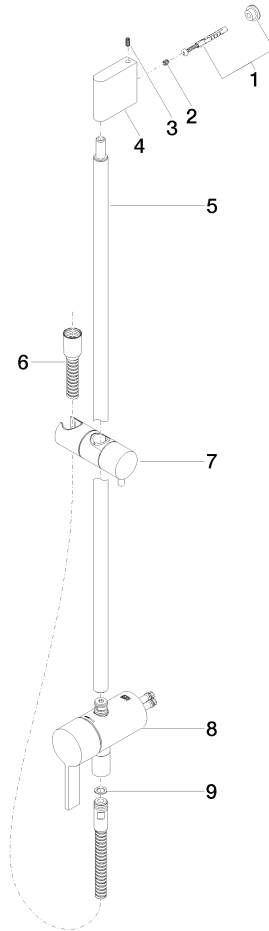

Concealed single-lever mixer with integrated shower connection with shower set without hand shower - Brushed Platinum

IMO

36 111 970

- metal shower hose 1750mm with integrated anti-twist protection
- slide bar
- Pipe diameter 18 mm
- WRAS 2011027

Required miscellaneous

Concealed wall mounting - 35 050 970 90
 •max. recess depth 105 mm
 •min. recess depth 80 mm

Required miscellaneous

Hand shower FlowReduce - 28 012 979-06
Brushed Platinum 0010

Required miscellaneous

Required miscellaneous

Hand shower FlowReduce - 28 016 979-06
Brushed Platinum 0010

Required miscellaneous

Hand shower FlowReduce - 28 018 979-06
Brushed Platinum 0010

36 111 970

mm [Inches]

Certificates

Belgaqua_21-025- WRAS_2011027. LGA_29928.
27_1.

36 111 970

Spare parts list

No.	Item Number	Name	Quantity used	Delivery time
1	05 17 20 726 02 90	fixing set	1	2
2	09 31 11 049 90	pin	2	2
3	04 31 11 113 00 90	pin	2	2
4	08 17 97 054-06	holder	1	10
5	90 28 22 782 00-06	pipe	1	10
6	28 322 970-06	Metal shower hose 1/2" x 3/8" x 1750 mm - Brushed Platinum	1	2
7	12 580 970-06	Slide unit - Brushed Platinum	1	10
8	90 19 97 002 00-06	connection	1	10
9	90 14 20 026 00 90	seal	1	2