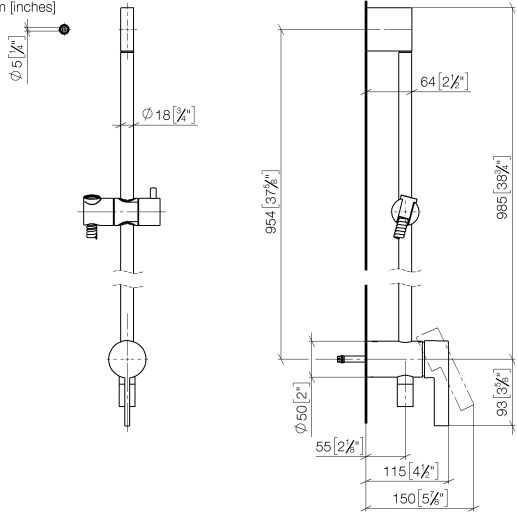

Concealed single-lever mixer with integrated shower connection with shower set without hand shower - Brushed Platinum

IMO

36 111 970

- metal shower hose 1750mm with integrated anti-twist protection
- slide bar
- Pipe diameter 18 mm
- WRAS 2011027

Required miscellaneous

Concealed wall mounting - 35 050 970 90
 •max. recess depth 105 mm
 •min. recess depth 80 mm

Required miscellaneous

Hand shower FlowReduce - 28 012 979-06
Brushed Platinum 0010

Required miscellaneous

Required miscellaneous

Hand shower FlowReduce - 28 016 979-06
Brushed Platinum 0010

Required miscellaneous

Hand shower FlowReduce - 28 018 979-06
Brushed Platinum 0010

36 111 970

mm [Inches]

Certificates

Belgaqua_21-025- WRAS_2011027. LGA_29928.
27_1.

36 111 970

Spare parts list

No.	Item Number	Name	Quantity used	Delivery time
1	05 17 20 726 02 90	fixing set	1	2
2	09 31 11 049 90	pin	2	2
3	04 31 11 113 00 90	pin	2	2
4	08 17 97 054-06	holder	1	10
5	90 28 22 782 00-06	pipe	1	10
6	28 322 970-06	Metal shower hose 1/2" x 3/8" x 1750 mm - Brushed Platinum	1	2
7	12 580 970-06	Slide unit - Brushed Platinum	1	10
8	90 19 97 002 00-06	connection	1	10
9	90 14 20 026 00 90	seal	1	2