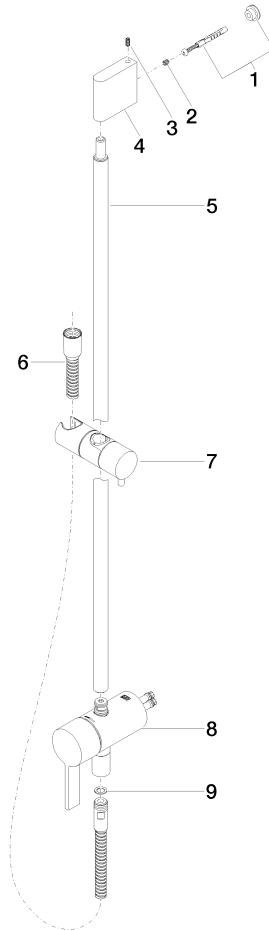

Concealed single-lever mixer with integrated shower connection with shower set without hand shower - Brushed Light Gold

IMO

36 111 970

- metal shower hose 1750mm with integrated anti-twist protection
- slide bar
- Pipe diameter 18 mm
- WRAS 2011027

	Brushed Light Gold	36 111 970-27
	Chrome	36 111 970-00
	Brushed Platinum	36 111 970-06
	Platinum	36 111 970-08
	Dark Chrome	36 111 970-19
	Brushed Durabronze (23kt Gold)	36 111 970-28
	Matte Black	36 111 970-33
	Brushed Bronze	36 111 970-42
	Brushed Champagne (22kt Gold)	36 111 970-46
	Champagne (22kt Gold)	36 111 970-47
	Brushed Chrome	36 111 970-93
	Brushed Dark Platinum	36 111 970-99

Required miscellaneous

- Concealed wall mounting -**
- min. recess depth 80 mm
 - max. recess depth 105 mm

35 050 970 90

Required miscellaneous

- Hand shower FlowReduce -
Brushed Light Gold**

28 018 979-27
0010

Concealed single-lever mixer with integrated shower connection with shower set without hand shower - Brushed Light Gold

IMO

36 111 970

mm [inches]

36 111 970

Spare parts list

No.	Item Number	Name	Quantity used	Delivery time
1	05 17 20 726 02 90	fixing set	1	2
2	09 31 11 049 90	pin	2	2
3	04 31 11 113 00 90	pin	2	2
4	08 17 97 054-27	holder	1	60
5	90 28 22 782 00-27	pipe	1	30
6	28 322 970-27	Metal shower hose 1/2" x 3/8" x 1750 mm - Brushed Light Gold	1	30
7	12 580 970-27	Slide unit - Brushed Light Gold	1	30
8	90 19 97 002 00-27	connection	1	30
9	90 14 20 026 00 90	seal	1	2