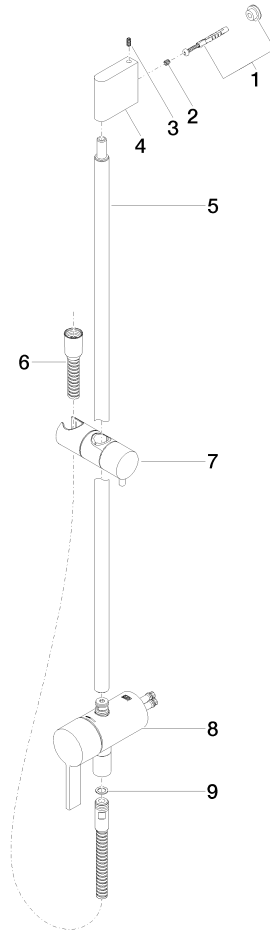

Concealed single-lever mixer with integrated shower connection with shower set without hand shower - Brushed Durabron (23kt Gold)

IMO

36 111 970

- metal shower hose 1750mm with integrated anti-twist protection
- slide bar
- Pipe diameter 18 mm
- WRAS 2011027

Required miscellaneous

Concealed wall mounting - 35 050 970 90
 •max. recess depth 105 mm
 •min. recess depth 80 mm

Required miscellaneous

Hand shower - Brushed Durabron (23kt Gold) 28 016 979-28

Required miscellaneous

Concealed single-lever mixer with integrated shower connection with shower set without hand shower - Brushed Durabronz (23kt Gold)

IMO

36 111 970

mm [Inches]

Certificates

Belgaqua_21-025- WRAS_2011027. LGA_29928.
27_1.

36 111 970

Spare parts list

No.	Item Number	Name	Quantity used	Delivery time
1	05 17 20 726 02 90	fixing set	1	2
2	09 31 11 049 90	pin	2	2
3	04 31 11 113 00 90	pin	2	2
4	08 17 97 054-28	holder	1	20
5	90 28 22 782 00-28	pipe	1	20
6	28 322 970-28	Metal shower hose 1/2" x 3/8" x 1750 mm - Brushed Durabronz (23kt Gold)	1	20
7	12 580 970-28	Slide unit - Brushed Durabronz (23kt Gold)	1	20
8	90 19 97 002 00-28	connection	1	20
9	90 14 20 026 00 90	seal	1	2