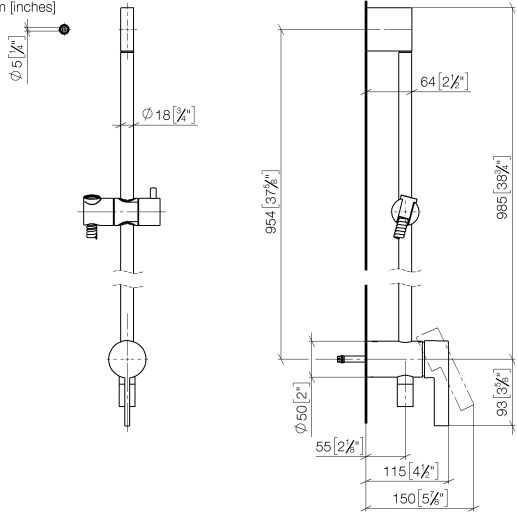

Concealed single-lever mixer with integrated shower connection with shower set without hand shower - Brushed Durabron (23kt Gold)

IMO

36 111 970

- metal shower hose 1750mm with integrated anti-twist protection
- slide bar
- Pipe diameter 18 mm
- WRAS 2011027

Required miscellaneous

Concealed wall mounting - 35 050 970 90
 •max. recess depth 105 mm
 •min. recess depth 80 mm

Required miscellaneous

Hand shower - Brushed Durabron (23kt Gold) 28 016 979-28

Required miscellaneous

Concealed single-lever mixer with integrated shower connection with shower set without hand shower - Brushed Durabronz (23kt Gold)

IMO

36 111 970

mm [Inches]

Certificates

Belgaqua_21-025- WRAS_2011027. LGA_29928.
27_1.

36 111 970

Spare parts list

No.	Item Number	Name	Quantity used	Delivery time
1	05 17 20 726 02 90	fixing set	1	2
2	09 31 11 049 90	pin	2	2
3	04 31 11 113 00 90	pin	2	2
4	08 17 97 054-28	holder	1	20
5	90 28 22 782 00-28	pipe	1	20
6	28 322 970-28	Metal shower hose 1/2" x 3/8" x 1750 mm - Brushed Durabronz (23kt Gold)	1	20
7	12 580 970-28	Slide unit - Brushed Durabronz (23kt Gold)	1	20
8	90 19 97 002 00-28	connection	1	20
9	90 14 20 026 00 90	seal	1	2