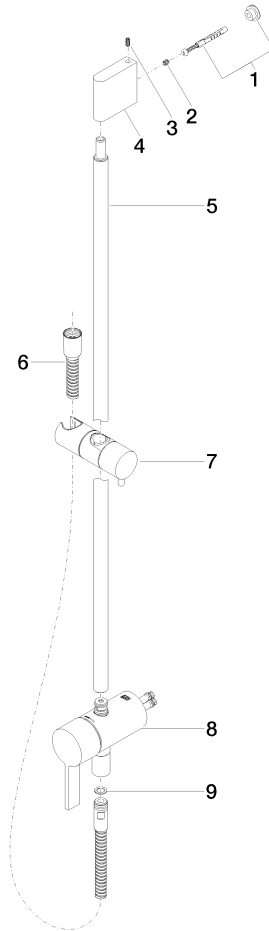

Concealed single-lever mixer with integrated shower connection with shower set without hand shower - Matte Black

IMO

36 111 970

- metal shower hose 1750mm with integrated anti-twist protection
- slide bar
- Pipe diameter 18 mm
- WRAS 2011027

Required miscellaneous

	Concealed wall mounting - •max. recess depth 105 mm •min. recess depth 80 mm	35 050 970 90
--	---	---------------

Required miscellaneous

	Hand shower - Matte Black	28 017 979-33
--	----------------------------------	---------------

Concealed single-lever mixer with integrated shower connection with shower set without hand shower - Matte Black

IMO

36 111 970

mm [Inches]

Certificates

Belgaqua_21-025- WRAS_2011027. LGA_29928.
27_1.

36 111 970

Spare parts list

No.	Item Number	Name	Quantity used	Delivery time
1	05 17 20 726 02 90	fixing set	1	2
2	09 31 11 049 90	pin	2	2
3	04 31 11 113 00 90	pin	2	2
4	08 17 97 054-33	holder	1	30
5	90 28 22 782 00-33	pipe	1	30
6	28 322 970-33	Metal shower hose 1/2" x 3/8" x 1750 mm - Matte Black	1	2
7	12 580 970-33	Slide unit - Matte Black	1	10
8	90 19 97 002 00-33	connection	1	30
9	90 14 20 026 00 90	seal	1	2