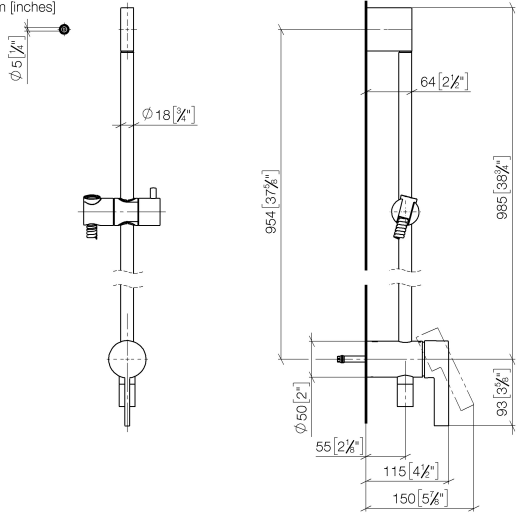

Concealed single-lever mixer with integrated shower connection with shower set without hand shower - Matte Black

IMO

36 111 970

- metal shower hose 1750mm with integrated anti-twist protection
- slide bar
- Pipe diameter 18 mm
- WRAS 2011027

Concealed single-lever mixer with integrated shower connection with shower set without hand shower - Matte Black

IMO

36 111 970

mm [Inches]

Certificates

Belgaqua_21-025- WRAS_2011027. LGA_29928.
27_1.

36 111 970

Spare parts list

No.	Item Number	Name	Quantity used	Delivery time
1	05 17 20 726 02 90	fixing set	1	2
2	09 31 11 049 90	pin	2	2
3	04 31 11 113 00 90	pin	2	2
4	08 17 97 054-33	holder	1	30
5	90 28 22 782 00-33	pipe	1	30
6	28 322 970-33	Metal shower hose 1/2" x 3/8" x 1750 mm - Matte Black	1	2
7	12 580 970-33	Slide unit - Matte Black	1	10
8	90 19 97 002 00-33	connection	1	30
9	90 14 20 026 00 90	seal	1	2