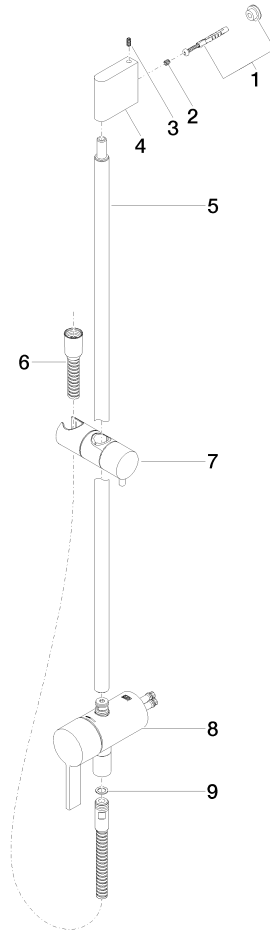

Concealed single-lever mixer with integrated shower connection with shower set without hand shower - Brushed Bronze

IMO

36 111 970

- metal shower hose 1750mm with integrated anti-twist protection
- slide bar
- Pipe diameter 18 mm
- WRAS 2011027

	Brushed Bronze	36 111 970-42
	Chrome	36 111 970-00
	Brushed Platinum	36 111 970-06
	Platinum	36 111 970-08
	Dark Chrome	36 111 970-19
	Brushed Light Gold	36 111 970-27
	Brushed Durabrass (23kt Gold)	36 111 970-28
	Matte Black	36 111 970-33
	Brushed Champagne (22kt Gold)	36 111 970-46
	Champagne (22kt Gold)	36 111 970-47
	Brushed Chrome	36 111 970-93
	Brushed Dark Platinum	36 111 970-99

Required miscellaneous

	Concealed wall mounting - •min. recess depth 80 mm •max. recess depth 105 mm	35 050 970 90
--	---	---------------

Required miscellaneous

	Hand shower - Brushed Bronze	28 018 979-42
--	-------------------------------------	---------------

Concealed single-lever mixer with integrated shower connection with shower set without hand shower - Brushed Bronze

IMO

36 111 970

mm [inches]

36 111 970

Spare parts list

No.	Item Number	Name	Quantity used	Delivery time
1	05 17 20 726 02 90	fixing set	1	2
2	09 31 11 049 90	pin	2	2
3	04 31 11 113 00 90	pin	2	2
4	08 17 97 054-42	holder	1	60
5	90 28 22 782 00-42	pipe	1	30
6	28 322 970-42	Metal shower hose 1/2" x 3/8" x 1750 mm - Brushed Bronze	1	30
7	12 580 970-42	Slide unit - Brushed Bronze	1	30
8	90 19 97 002 00-42	connection	1	30
9	90 14 20 026 00 90	seal	1	2