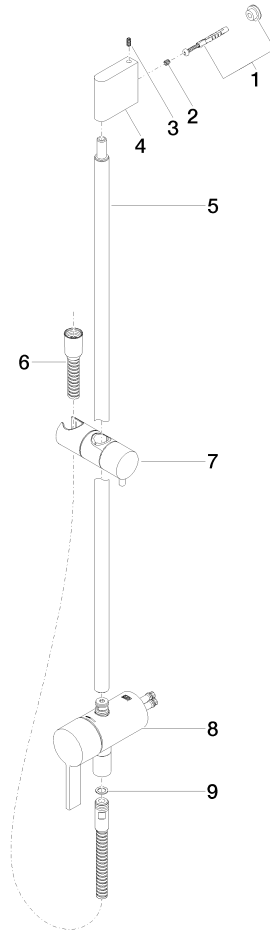

Concealed single-lever mixer with integrated shower connection with shower set without hand shower - Brushed Chrome

IMO

36 111 970

- metal shower hose 1750mm with integrated anti-twist protection
- slide bar
- Pipe diameter 18 mm
- WRAS 2011027

Concealed single-lever mixer with integrated shower connection with shower set without hand shower - Brushed Chrome

IMO

36 111 970

mm [Inches]

Certificates

Belgaqua_21-025- WRAS_2011027. LGA_29928.
27_1.

Concealed single-lever mixer with integrated shower connection with shower set without hand shower - Brushed Chrome

IMO

36 111 970

Parts for other finishes can be found here: [Chrome](#)

Spare parts list

No.	Item Number	Name	Quantity used	Delivery time
1	05 17 20 726 02 90	fixing set	1	2
2	09 31 11 049 90	pin	2	2
3	04 31 11 113 00 90	pin	2	2
4	08 17 97 054-93	holder	1	20
5	90 28 22 782 00-93	pipe	1	20
6	28 322 970-93	Metal shower hose 1/2" x 3/8" x 1750 mm - Brushed Chrome	1	20
7	12 580 970-93	Slide unit - Brushed Chrome	1	20
8	90 19 97 002 00-93	connection	1	20
9	90 14 20 026 00 90	seal	1	2