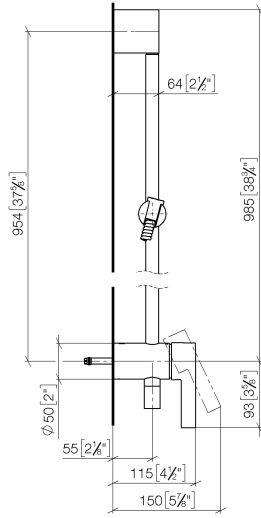

Concealed single-lever mixer with integrated shower connection with shower set without hand shower - Brushed Dark Platinum

IMO

36 111 970

- metal shower hose 1750mm with integrated anti-twist protection
- slide bar
- Pipe diameter 18 mm
- WRAS 2011027

Required miscellaneous

	Concealed wall mounting - •max. recess depth 105 mm •min. recess depth 80 mm	35 050 970 90
--	---	---------------

Required miscellaneous

	Hand shower FlowReduce - Brushed Dark Platinum	28 012 979-99 0010
--	---	-----------------------

IMO

36 111 970

mm [Inches]

$\phi 5$ [$\frac{1}{4}$ "]

Certificates

Belgaqua_21-025- WRAS_2011027. LGA_29928.
27_1.

36 111 970

Spare parts list

No.	Item Number	Name	Quantity used	Delivery time
1	05 17 20 726 02 90	fixing set	1	2
2	09 31 11 049 90	pin	2	2
3	04 31 11 113 00 90	pin	2	2
4	08 17 97 054-99	holder	1	30
5	90 28 22 782 00-99	pipe	1	30
6	28 322 970-99	Metal shower hose 1/2" x 3/8" x 1750 mm - Brushed Dark Platinum	1	2
7	12 580 970-99	Slide unit - Brushed Dark Platinum	1	30
8	90 19 97 002 00-99	connection	1	30
9	90 14 20 026 00 90	seal	1	2