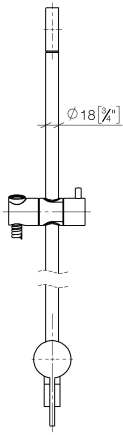

Concealed single-lever mixer with integrated shower connection with shower set without hand shower - Brushed Dark Platinum

IMO

36 111 970

- metal shower hose 1750mm with integrated anti-twist protection
- slide bar
- Pipe diameter 18 mm
- WRAS 2011027

	Hand shower - Brushed Dark Platinum	28 012 979-99
--	--	---------------

Required miscellaneous

	Hand shower FlowReduce - Brushed Dark Platinum	28 018 979-99 0010
--	---	-----------------------

Concealed single-lever mixer with integrated shower connection with shower set without hand shower - Brushed Dark Platinum

IMO

36 111 970

mm [Inches]

$\phi 5$ [$\frac{1}{4}$ "]

Certificates

Belgaqua_21-025- WRAS_2011027. LGA_29928.
27_1.

36 111 970

Spare parts list

No.	Item Number	Name	Quantity used	Delivery time
1	05 17 20 726 02 90	fixing set	1	2
2	09 31 11 049 90	pin	2	2
3	04 31 11 113 00 90	pin	2	2
4	08 17 97 054-99	holder	1	30
5	90 28 22 782 00-99	pipe	1	30
6	28 322 970-99	Metal shower hose 1/2" x 3/8" x 1750 mm - Brushed Dark Platinum	1	2
7	12 580 970-99	Slide unit - Brushed Dark Platinum	1	30
8	90 19 97 002 00-99	connection	1	30
9	90 14 20 026 00 90	seal	1	2