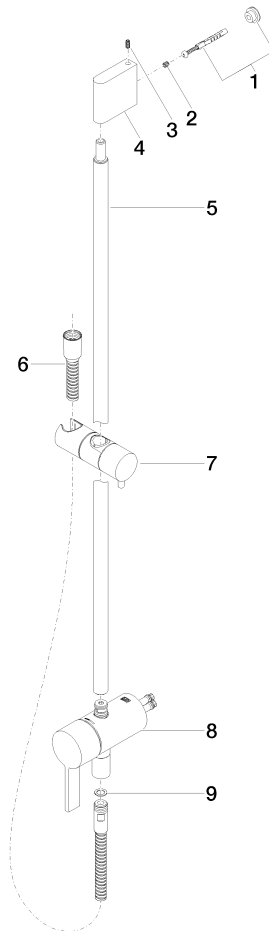

Concealed single-lever mixer with integrated shower connection with shower set without hand shower - Brushed Dark Platinum

IMO

36 111 970

- metal shower hose 1750mm with integrated anti-twist protection
- slide bar
- Pipe diameter 18 mm
- WRAS 2011027

Required miscellaneous

	Concealed wall mounting - •max. recess depth 105 mm •min. recess depth 80 mm	35 050 970 90
--	---	---------------

Required miscellaneous

	Hand shower FlowReduce - Brushed Dark Platinum	28 012 979-99 0010
--	---	-----------------------

IMO

36 111 970

mm [Inches]

$\phi 5$ [$\frac{1}{4}$ "]

Certificates

Belgaqua_21-025- WRAS_2011027. LGA_29928.
27_1.

36 111 970

Spare parts list

No.	Item Number	Name	Quantity used	Delivery time
1	05 17 20 726 02 90	fixing set	1	2
2	09 31 11 049 90	pin	2	2
3	04 31 11 113 00 90	pin	2	2
4	08 17 97 054-99	holder	1	30
5	90 28 22 782 00-99	pipe	1	30
6	28 322 970-99	Metal shower hose 1/2" x 3/8" x 1750 mm - Brushed Dark Platinum	1	2
7	12 580 970-99	Slide unit - Brushed Dark Platinum	1	30
8	90 19 97 002 00-99	connection	1	30
9	90 14 20 026 00 90	seal	1	2