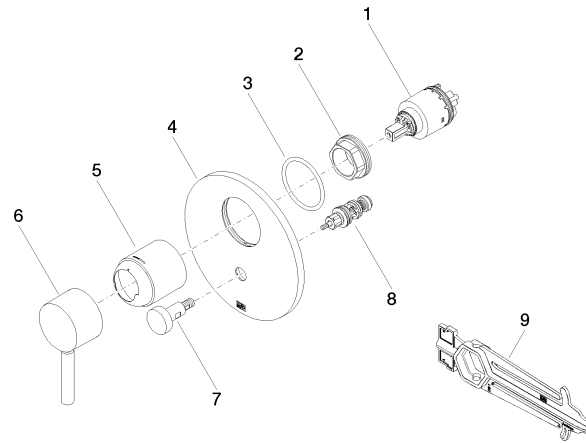

Required miscellaneous

EDITION PRO Concealed single-lever mixer - 35 070 970 90
 •max. recess depth 105 mm
 •min. recess depth 80 mm

Required miscellaneous

EDITION PRO Concealed single-lever mixer with backflow preventor - 35 071 970 90
 •max. recess depth 105 mm
 •recess depth 80mm

EDITION PRO Concealed single-lever mixer with diverter - Chrome

36 120 626

mm [inches]

Flow rate chart

Certificates

LGA_19863.

WRAS_2207012.

EDITION PRO Concealed single-lever mixer with diverter - Chrome

36 120 626

Spare parts list

No.	Item Number	Name	Quantity used	Delivery time
1	90 15 05 039 00 90	cartridge	1	2
2	09 24 04 448 90	nut	1	2
3	09 14 10 084 90	seal	1	2
4	09 11 02 261-00	plate	1	10
5	09 11 02 360-00	cover	1	60
6	90 20 66 004 00-00	handle	1	10
7	90 31 09 139 00-00	pull-rod	1	10
8	90 21 34 081 00 90	diverter	1	2
9	90 30 09 064 00 90	key	1	2