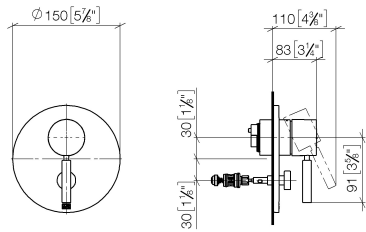

EDITION PRO Concealed single-lever mixer with diverter - Chrome

36 120 626

- automatic diverter
- cover plate Ø 150 mm
- WRAS 2207012

	Chrome	36 120 626-00
	Matte Black	36 120 626-33
	Brushed Chrome	36 120 626-93

Required miscellaneous

EDITION PRO Concealed single-lever mixer - 35 070 970 90
 •max. recess depth 105 mm
 •min. recess depth 80 mm

Required miscellaneous

EDITION PRO Concealed single-lever mixer with backflow preventor - 35 071 970 90
 •max. recess depth 105 mm
 •recess depth 80mm

EDITION PRO Concealed single-lever mixer with diverter - Chrome

36 120 626

mm [inches]

Flow rate chart

Certificates

LGA_19863.

WRAS_2207012.

EDITION PRO Concealed single-lever mixer with diverter - Chrome