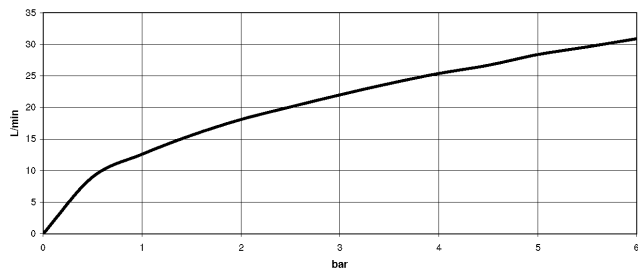

Required miscellaneous

EDITION PRO Concealed single-lever mixer - 35 070 970 90
 •max. recess depth 105 mm
 •min. recess depth 80 mm

Required miscellaneous

EDITION PRO Concealed single-lever mixer with backflow preventor - 35 071 970 90
 •max. recess depth 105 mm
 •recess depth 80mm

EDITION PRO Concealed single-lever mixer with diverter - Chrome

36 120 626

mm [inches]

Flow rate chart

Certificates

LGA_19863.

WRAS_2207012.

EDITION PRO Concealed single-lever mixer with diverter - Chrome