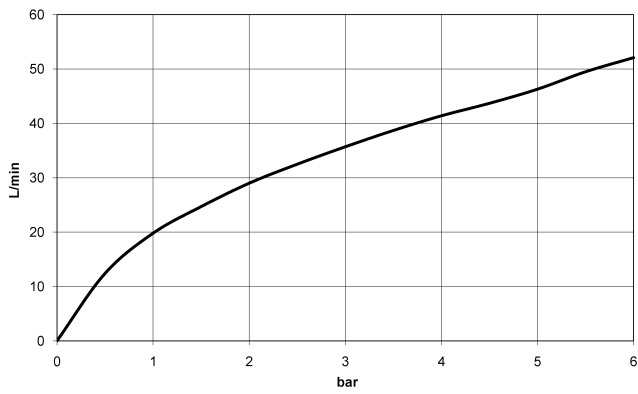

VAIA Concealed two-way diverter - Dark Chrome

36 200 819

- rotary diverter
- rosette Ø 60 mm
- WRAS

	Dark Chrome	36 200 819-19
	Chrome	36 200 819-00
	Brushed Platinum	36 200 819-06
	Brushed Durabronze (23kt Gold)	36 200 819-28
	Brushed Bronze	36 200 819-42
	Brushed Champagne (22kt Gold)	36 200 819-46
	Champagne (22kt Gold)	36 200 819-47
	Brushed Dark Platinum	36 200 819-99

**VAIA Concealed two-way diverter - Dark Chrome**

36 200 819

mm [inches]

**Flow rate chart**

**Codes & Standards**

DIN 4109

ISO 3822

Scottish Water  
Byelaws