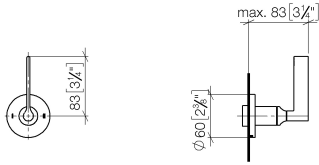

VAIA Concealed two-way diverter - Dark Chrome

36 200 819

- rotary diverter
- rosette Ø 60 mm
- WRAS

	Dark Chrome	36 200 819-19
	Chrome	36 200 819-00
	Brushed Platinum	36 200 819-06
	Brushed Durabronze (23kt Gold)	36 200 819-28
	Brushed Bronze	36 200 819-42
	Brushed Champagne (22kt Gold)	36 200 819-46
	Champagne (22kt Gold)	36 200 819-47
	Brushed Dark Platinum	36 200 819-99

**VAIA Concealed two-way diverter - Dark Chrome**

36 200 819

mm [inches]

**Flow rate chart**

**Codes & Standards**

DIN 4109

ISO 3822

Scottish Water  
Byelaws