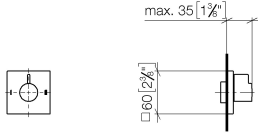

SYMETRICS Concealed two-way diverter - brushed chrome

36 200 985

- rotary diverter
- rosette 60 x 60 mm
- WRAS

	brushed chrome	36 200 985-93
	Chrome	36 200 985-00
	Brushed Platinum	36 200 985-06
	Dark Chrome	36 200 985-19
	Brushed Light Gold	36 200 985-27
	Brushed Durabronze (23kt Gold)	36 200 985-28
	Matte Black	36 200 985-33
	Brushed Champagne (22kt Gold)	36 200 985-46
	Champagne (22kt Gold)	36 200 985-47
	Brushed Dark Platinum	36 200 985-99

SYMETRICS Concealed two-way diverter - brushed chrome

36 200 985

mm [inches]

Flow rate chart

Codes & Standards

DIN 4109

ISO 3822

Scottish Water
Byelaws

UK Water Supply
Regulations

Ü-Zeichen

SYMETRICS Concealed two-way diverter - brushed chrome

36 200 985

Certificates

LGA_38

WRAS_2307

SYMETRICS Concealed two-way diverter - brushed chrome