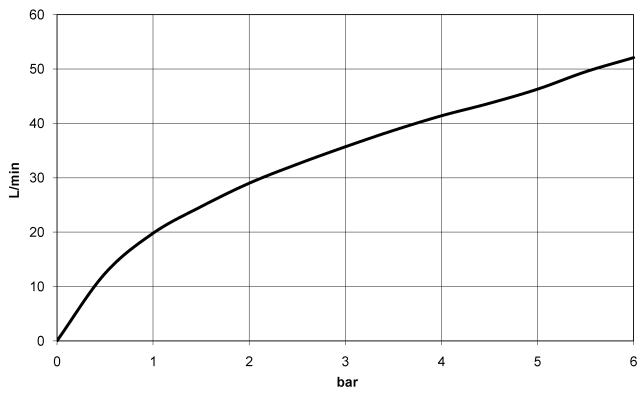

SYMETRICS Concealed two-way diverter - brushed chrome

36 200 985

- rotary diverter
- rosette 60 x 60 mm
- WRAS

	brushed chrome	36 200 985-93
	Chrome	36 200 985-00
	Brushed Platinum	36 200 985-06
	Dark Chrome	36 200 985-19
	Brushed Light Gold	36 200 985-27
	Brushed Durabronze (23kt Gold)	36 200 985-28
	Matte Black	36 200 985-33
	Brushed Champagne (22kt Gold)	36 200 985-46
	Champagne (22kt Gold)	36 200 985-47
	Brushed Dark Platinum	36 200 985-99

SYMETRICS Concealed two-way diverter - brushed chrome

36 200 985

mm [inches]

Flow rate chart

Codes & Standards

DIN 4109

ISO 3822

Scottish Water
Byelaws

UK Water Supply
Regulations

Ü-Zeichen

SYMETRICS Concealed two-way diverter - brushed chrome

36 200 985

Certificates

LGA_38

WRAS_2307

SYMETRICS Concealed two-way diverter - brushed chrome