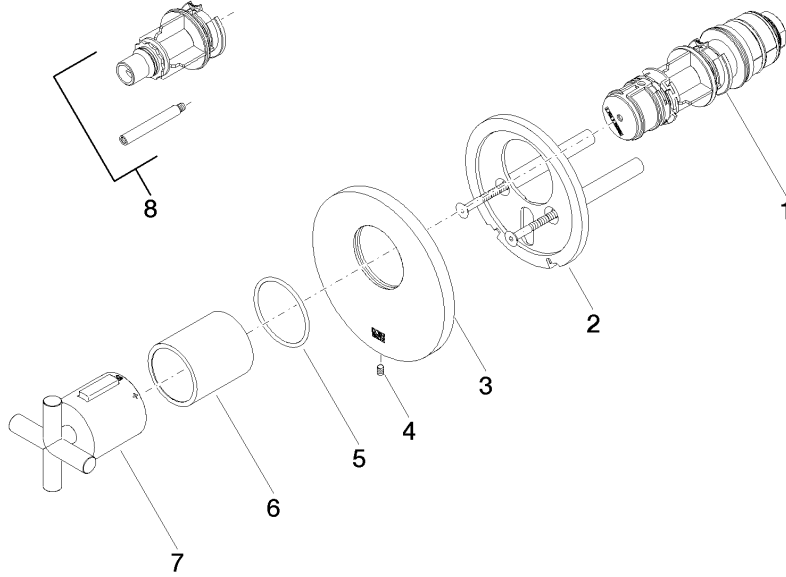

TARA xTOOL Concealed thermostat without volume control 1/2" - Champagne (22kt Gold)

TARA

36 501 892

- cover plate Ø 123 mm
- temperature control handle with safety limit stop at 38°C
- thermostat cartridge

36 501 892
mm [inches]

Certificates

WRAS_2011026.

LGA_29931.

LGA_29930.

LGA_29932.

36 501 892

Parts for other
finishes can be found
here: [Chrome](#)

Spare parts list

No.	Item Number	Name	Quantity used	Delivery time
1	90 15 02 063 00 90	cartridge	1	2
2	90 11 01 196 00 90	base	1	2
3	09 11 02 537-47	cover	1	30
4	09 31 11 048 90	pin	1	2
5	90 14 10 049 00 90	seal	1	2
6	90 21 02 112 00-47	sleeve	1	30
7	90 17 33 027 00-47	handle	1	30
8	12 178 970 90	Extension 46 mm -	1	2