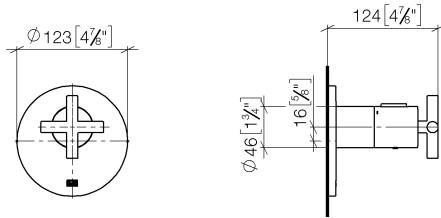

TARA xTOOL Concealed thermostat without volume control 1/2" - Champagne (22kt Gold)

TARA

36 501 892

- cover plate Ø 123 mm
- temperature control handle with safety limit stop at 38°C
- thermostat cartridge

36 501 892
mm [inches]

Certificates

WRAS_2011026.

LGA_29931.

LGA_29930.

LGA_29932.

36 501 892

Parts for other
finishes can be found
here: [Chrome](#)

Spare parts list

No.	Item Number	Name	Quantity used	Delivery time
1	90 15 02 063 00 90	cartridge	1	2
2	90 11 01 196 00 90	base	1	2
3	09 11 02 537-47	cover	1	30
4	09 31 11 048 90	pin	1	2
5	90 14 10 049 00 90	seal	1	2
6	90 21 02 112 00-47	sleeve	1	30
7	90 17 33 027 00-47	handle	1	30
8	12 178 970 90	Extension 46 mm -	1	2