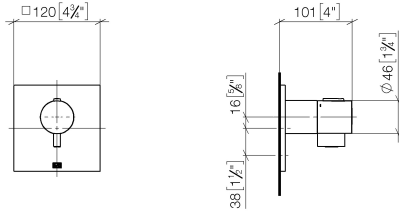

36 503 985 Product version from 9/1/2022

- cover plate 120 x 120 mm
- temperature control handle with safety limit stop at 38°C
- thermostat cartridge
- WRAS

Fits: IMO, MEM, CL.1, CYO

	Brushed Light Gold	36 503 985-27
	Chrome	36 503 985-00
	Brushed Platinum	36 503 985-06
	Platinum	36 503 985-08
	Dark Chrome	36 503 985-19
	Brushed Durabronze (23kt Gold)	36 503 985-28
	Matte Black	36 503 985-33
	Brushed Champagne (22kt Gold)	36 503 985-46
	Champagne (22kt Gold)	36 503 985-47
	Brushed Chrome	36 503 985-93
	Brushed Dark Platinum	36 503 985-99

Required miscellaneous

xTOOL Concealed thermostat module without volume control - 35 503 970 90
 •min. recess depth mm
 •max. recess depth mm

Recommended miscellaneous

xGRID Attachment set for integrating in the dry wall construction - 12 340 970 90

Required miscellaneous

xGRID Installation track 555 mm - 12 360 970 90

36 503 985 Product version from 9/1/2022

mm [inches]

Flow rate chart

Codes & Standards

DIN 4109

EN 1111