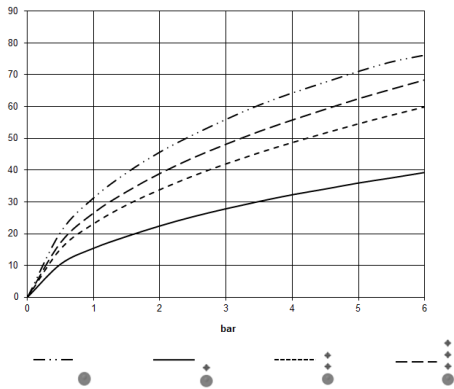

Required miscellaneous

xGRID Installation track 555 mm - 12 360 970 90

36 503 985 Product version from 9/1/2022

mm [inches]

Flow rate chart

Codes & Standards

DIN 4109

EN 1111