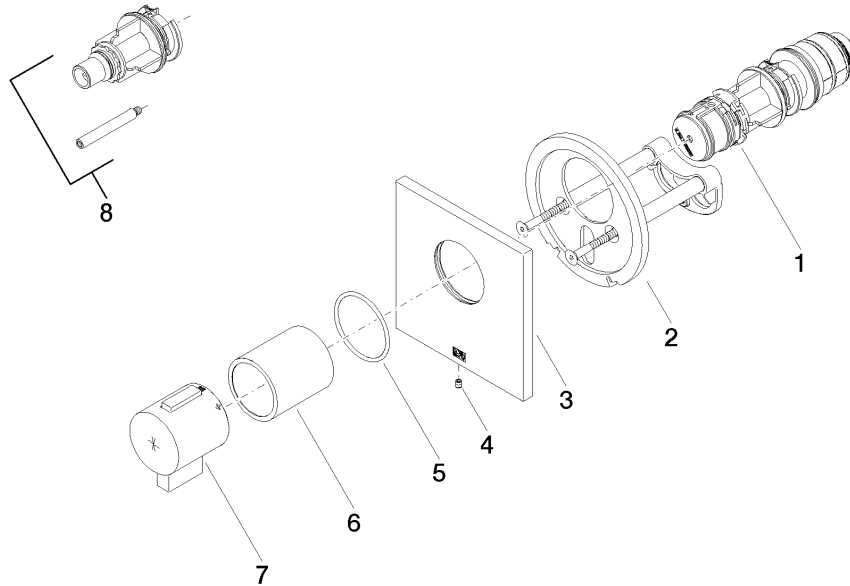

Required miscellaneous

xGRID Installation track 555 mm - 12 360 970 90

36 503 985 Product version from 9/1/2022

mm [inches]

Flow rate chart

Codes & Standards

DIN 4109

EN 1111

ISO 3822

Scottish Water
Byelaws

UK Water Supply
Regulations

Ü-Zeichen

xTOOL Concealed thermostat without volume control 3/4" - Brushed Light Gold

IMO

36 503 985 Product version from 9/1/2022

Certificates

WRAS_2011

DVGW_DW-
6512DN0

LGA_29

Spare parts list

No.	Item Number	Name	Quantity used	Delivery time
1	90 15 02 063 00 90	cartridge	1	2
2	90 11 01 196 00 90	base	1	2
3	90 11 02 533 00-27	cover	1	30
4	09 31 11 044 90	pin	1	2
5	90 14 10 049 00 90	seal	1	2
6	90 21 02 112 00-27	sleeve	1	30
7	90 17 33 025 00-27	handle	1	30
8	12 178 970 90	Extension 46 mm -	1	2