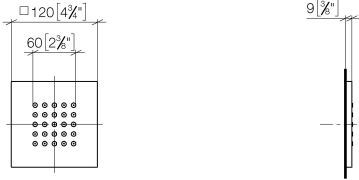

Required miscellaneous

WATER POINTS Adapter plate - 12 305 970 90

Required miscellaneous

Concealed wall installation box - 35 205 970 90
 ● min. recess depth 85 mm
 ● max. recess depth 110 mm

Recommended miscellaneous

xGRID Attachment set for integrating in the dry wall construction - 12 340 970 90

Required miscellaneous

xGRID Installation track 555 mm - 12 360 970 90

36 525 979

mm [inches]

Flow rate chart

Codes & Standards