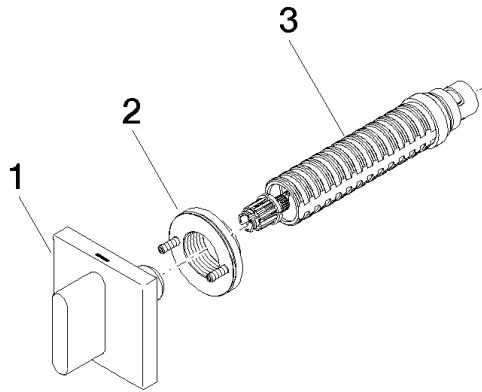

CL.1 Wall valve anti-clockwise closing hot 1/2" - Brushed Champagne (22kt Gold)

CL.1

36 607 707

- rosette 60 x 60 mm
- with hot marking
- head part with cut-to-length spindle and sleeve

	Brushed Champagne (22kt Gold)	36 607 707-46
	Chrome	36 607 707-00
	Brushed Platinum	36 607 707-06
	Dark Chrome	36 607 707-19
	Champagne (22kt Gold)	36 607 707-47
	Brushed Dark Platinum	36 607 707-99

CL.1 Wall valve anti-clockwise closing hot 1/2" - Brushed Champagne (22kt Gold)

CL.1

36 607 707
mm [inches]

Certificates

LGA_29931.

WRAS_2010066.

36 607 707
Parts for other
finishes can be found
here: Chrome

Spare parts list

No.	Item Number	Name	Quantity used	Delivery time
1	90 20 70 051 03-46	handle (hot)	1	30
2	90 21 02 108 00 90	disc	1	2
3	90 90 03 142 00 90	top	1	2