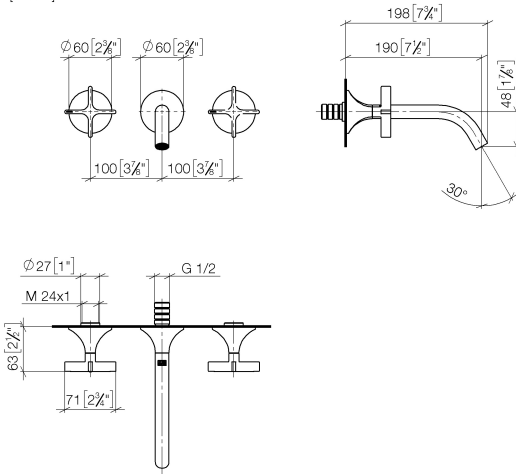

VAIA Wall-mounted basin mixer without pop-up waste - Brushed Champagne (22kt Gold)

VAIA

36 712 809

- 190mm projection
- fixed spout
- circular, air-enriched flow
- hole diameter valve 37 mm
- hole diameter spout 40 mm
- rosettes Ø 60 mm
- max. flow 5.7 l/min
- lead-free
- This product can help a building meet the requirements of Green Building Rating Systems, e.g. LEED®, BREEAM®, DGNB
- WRAS 2312073

Required miscellaneous

- Concealed wall-mounted mixer centred spout -** 35 700 970 90
- max. recess depth 145 mm
 - min. recess depth 85 mm

Required miscellaneous

- Concealed wall-mounted mixer variable positioning -** 35 720 970 90
- max. recess depth 145 mm
 - min. recess depth 85 mm

**VAIA Wall-mounted basin mixer without pop-up waste - Brushed Champagne
(22kt Gold)**

VAIA

36 712 809
mm [inches]

Flow rate chart

Trajectory diagram

Codes & Standards

DIN 4109

ISO 3822

Scottish Water
Byelaws

UK Water Supply
Regulations

Ü-Zeichen

VAIA Wall-mounted basin mixer without pop-up waste - Brushed Champagne
(22kt Gold)

VAIA

36 712 809
Certificates

LGA_29

WRAS_2312