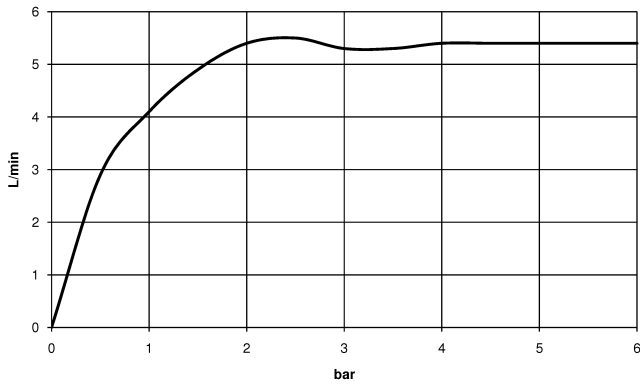

VAIA Wall-mounted basin mixer without pop-up waste - Brushed Champagne (22kt Gold)

VAIA

36 712 809

- 190mm projection
- fixed spout
- circular, air-enriched flow
- hole diameter valve 37 mm
- hole diameter spout 40 mm
- rosettes Ø 60 mm
- max. flow 5.7 l/min
- lead-free
- This product can help a building meet the requirements of Green Building Rating Systems, e.g. LEED®, BREEAM®, DGNB
- WRAS 2312073

Required miscellaneous

- Concealed wall-mounted mixer centred spout -** 35 700 970 90
- max. recess depth 145 mm
 - min. recess depth 85 mm

Required miscellaneous

- Concealed wall-mounted mixer variable positioning -** 35 720 970 90
- max. recess depth 145 mm
 - min. recess depth 85 mm

**VAIA Wall-mounted basin mixer without pop-up waste - Brushed Champagne
(22kt Gold)**

VAIA

36 712 809
mm [inches]

Flow rate chart

Trajectory diagram

Codes & Standards

DIN 4109

ISO 3822