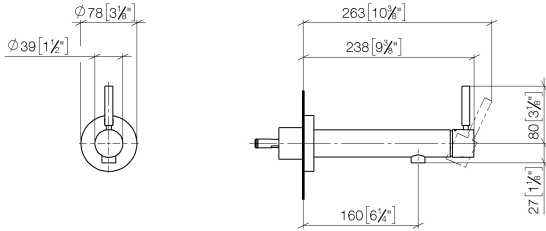

META Wall-mounted single-lever basin mixer without pop-up waste - Brushed Light Gold

META

36 804 661

- 160mm projection
- fixed spout
- circular, air-enriched flow
- hole diameter 60 mm
- rosette Ø 78 mm
- max. flow 5.7 l/min
- lead-free
- with single-point mounting
- This product can help a building meet the requirements of Green Building Rating Systems, e.g. LEED®, BREEAM®, DGNB
- WRAS 2003025

Required miscellaneous

	<b>Concealed wall mounting -</b> • min. recess depth 78 mm • max. recess depth 103 mm	35 003 970 90
---	---	---------------

# META Wall-mounted single-lever basin mixer without pop-up waste - Brushed Light Gold

META

36 804 661  
mm [inches]