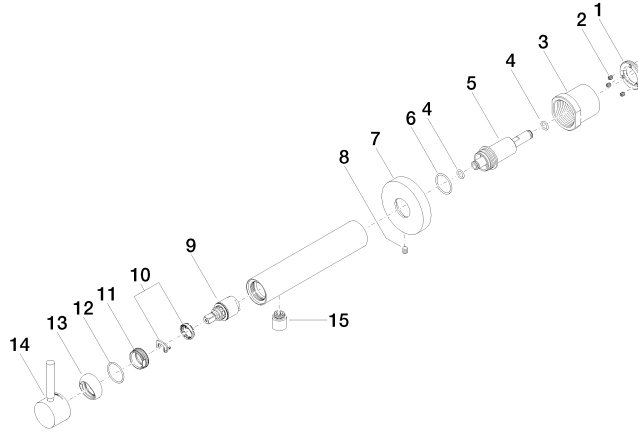

META Wall-mounted single-lever basin mixer without pop-up waste - Brushed Light Gold

META

36 804 661

- 160mm projection
- fixed spout
- circular, air-enriched flow
- hole diameter 60 mm
- rosette Ø 78 mm
- max. flow 5.7 l/min
- lead-free
- with single-point mounting
- This product can help a building meet the requirements of Green Building Rating Systems, e.g. LEED®, BREEAM®, DGNB
- WRAS 2003025

# META Wall-mounted single-lever basin mixer without pop-up waste - Brushed Light Gold

META

36 804 661  
mm [inches]

## Flow rate chart

META Wall-mounted single-lever basin mixer without pop-up waste - Brushed Light Gold

META

36 804 661

Product version from 4/2/2020

**META Wall-mounted single-lever basin mixer without pop-up waste - Brushed Light Gold**

META

36 804 661

**Spare parts list**

**Product version from 4/2/2020**

No.	Item Number	Name	Quantity used	Delivery time
	09 24 77 002 90	nut	18	2