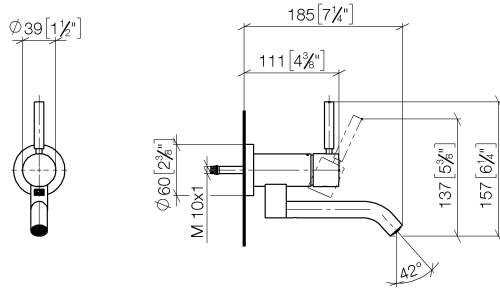

META Wall-mounted single-lever basin mixer without pop-up waste - Brushed Bronze

META

36 805 660

- 185mm projection
- fixed spout
- circular, air-enriched flow
- hole diameter 35 mm
- rosette Ø 60 mm
- max. flow 5.7 l/min
- lead-free
- with single-point mounting
- This product can help a building meet the requirements of Green Building Rating Systems, e.g. LEED®, BREEAM®, DGNB
- WRAS 240102017

Required miscellaneous

- Concealed wall mounting -** 35 050 970 90
- min. recess depth 80 mm
 - max. recess depth 105 mm

36 805 660
mm [inches]

Flow rate chart

Codes & Standards

DIN 4109

ISO 3822

Scottish Water
Byelaws

UK Water Supply
Regulations

Ü-Zeichen

**META Wall-mounted single-lever basin mixer without pop-up waste - Brushed
Bronze**

META

36 805 660

Certificates

WRAS_240102

LGA_38

META

36 805 660

Spare parts list

Product version from 5/1/2022

No.	Item Number	Name	Quantity used	Delivery time
	90 20 66 030 00-42	handle	9	30