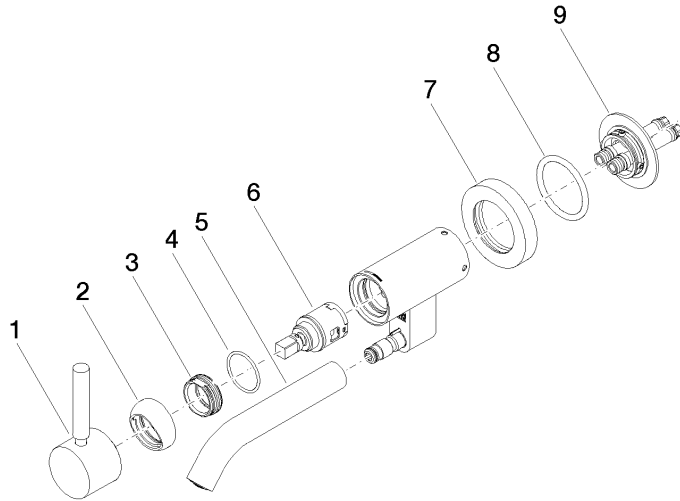

META Wall-mounted single-lever basin mixer without pop-up waste - Brushed Bronze

META

36 805 660

- 185mm projection
- fixed spout
- circular, air-enriched flow
- hole diameter 35 mm
- rosette Ø 60 mm
- max. flow 5.7 l/min
- lead-free
- with single-point mounting
- This product can help a building meet the requirements of Green Building Rating Systems, e.g. LEED®, BREEAM®, DGNB
- WRAS 240102017

Required miscellaneous

- Concealed wall mounting -** 35 050 970 90
- min. recess depth 80 mm
 - max. recess depth 105 mm

36 805 660
mm [inches]

Flow rate chart

Codes & Standards

DIN 4109

ISO 3822

Scottish Water
Byelaws

UK Water Supply
Regulations

Ü-Zeichen

**META Wall-mounted single-lever basin mixer without pop-up waste - Brushed
Bronze**

META

36 805 660

Certificates

WRAS_240102

LGA_38

META Wall-mounted single-lever basin mixer without pop-up waste - Brushed Bronze

META

36 805 660

Product version from 5/1/2022

META Wall-mounted single-lever basin mixer without pop-up waste - Brushed Bronze