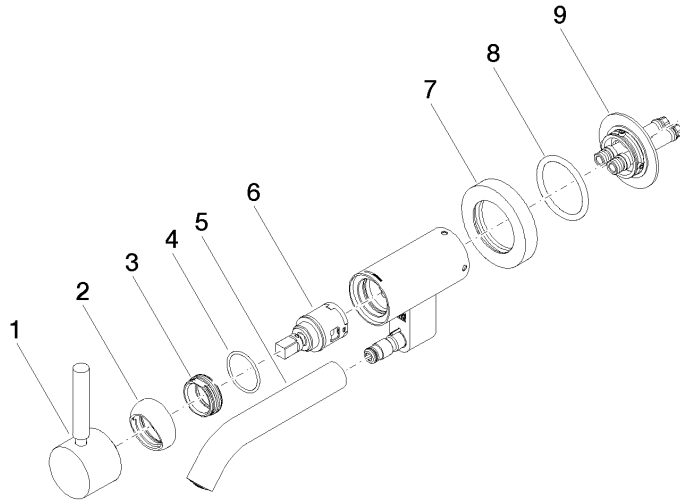

**META Wall-mounted single-lever basin mixer without pop-up waste - Brushed
Champagne (22kt Gold)**

META

36 805 660

- 185mm projection
- fixed spout
- circular, air-enriched flow
- hole diameter 35 mm
- rosette Ø 60 mm
- max. flow 5.7 l/min
- lead-free
- with single-point mounting
- This product can help a building meet the requirements of Green Building Rating Systems, e.g. LEED®, BREEAM®, DGNB
- WRAS 240102017

**META Wall-mounted single-lever basin mixer without pop-up waste - Brushed
Champagne (22kt Gold)**

META

36 805 660
mm [inches]

Flow rate chart

Codes & Standards

DIN 4109

ISO 3822

Scottish Water
Byelaws

UK Water Supply
Regulations

Ü-Zeichen

META Wall-mounted single-lever basin mixer without pop-up waste - Brushed
Champagne (22kt Gold)

META

36 805 660

Certificates

WRAS_240102

LGA_38

META Wall-mounted single-lever basin mixer without pop-up waste - Brushed Champagne (22kt Gold)

META

36 805 660

Product version from 5/1/2022

Parts for other finishes can be found here: [Chrome](#)

**META Wall-mounted single-lever basin mixer without pop-up waste - Brushed
Champagne (22kt Gold)**