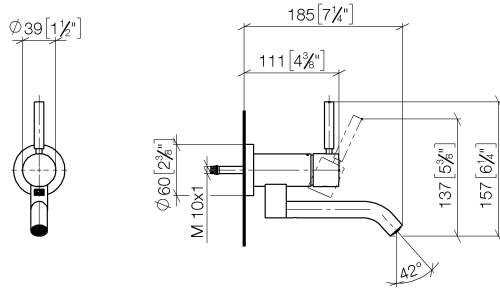

**META Wall-mounted single-lever basin mixer without pop-up waste - Brushed
Champagne (22kt Gold)**

META

36 805 660

- 185mm projection
- fixed spout
- circular, air-enriched flow
- hole diameter 35 mm
- rosette Ø 60 mm
- max. flow 5.7 l/min
- lead-free
- with single-point mounting
- This product can help a building meet the requirements of Green Building Rating Systems, e.g. LEED®, BREEAM®, DGNB
- WRAS 240102017

**META Wall-mounted single-lever basin mixer without pop-up waste - Brushed
Champagne (22kt Gold)**

META

36 805 660
mm [inches]

Flow rate chart

Codes & Standards

DIN 4109

ISO 3822

Scottish Water
Byelaws

UK Water Supply
Regulations

Ü-Zeichen

META Wall-mounted single-lever basin mixer without pop-up waste - Brushed
Champagne (22kt Gold)

META

36 805 660

Certificates

WRAS_240102

LGA_38

META

36 805 660

Spare parts list

Product version from 5/1/2022

No.	Item Number	Name	Quantity used	Delivery time
	90 20 66 030 00-46	handle	9	30