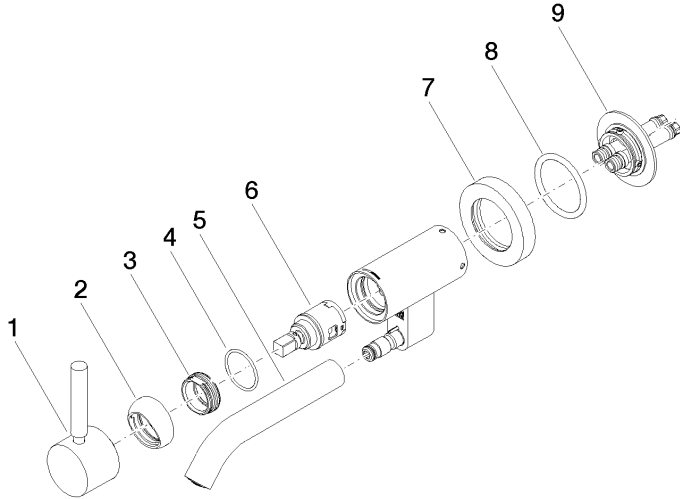

META Wall-mounted single-lever basin mixer without pop-up waste - Brushed Chrome

META

36 805 660

- 185mm projection
- fixed spout
- circular, air-enriched flow
- hole diameter 35 mm
- rosette Ø 60 mm
- max. flow 5.7 l/min
- lead-free
- with single-point mounting
- This product can help a building meet the requirements of Green Building Rating Systems, e.g. LEED®, BREEAM®, DGNB
- WRAS 240102017

36 805 660
mm [inches]

Flow rate chart

Codes & Standards

DIN 4109

ISO 3822

Scottish Water
Byelaws

UK Water Supply
Regulations

Ü-Zeichen

META Wall-mounted single-lever basin mixer without pop-up waste - Brushed
Chrome

META

36 805 660

Certificates

WRAS_240102

LGA_38

META Wall-mounted single-lever basin mixer without pop-up waste - Brushed Chrome

META

36 805 660

Product version from 5/1/2022

META Wall-mounted single-lever basin mixer without pop-up waste - Brushed Chrome

META

36 805 660

Spare parts list

Product version from 5/1/2022