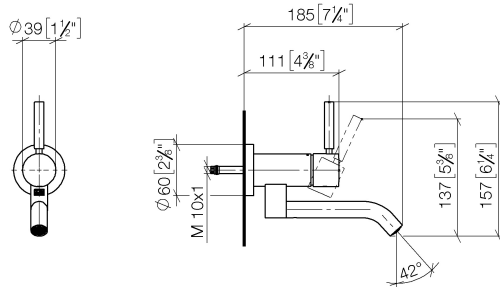

META Wall-mounted single-lever basin mixer without pop-up waste - Brushed Chrome

META

36 805 660

- 185mm projection
- fixed spout
- circular, air-enriched flow
- hole diameter 35 mm
- rosette Ø 60 mm
- max. flow 5.7 l/min
- lead-free
- with single-point mounting
- This product can help a building meet the requirements of Green Building Rating Systems, e.g. LEED®, BREEAM®, DGNB
- WRAS 240102017

Required miscellaneous

- Concealed wall mounting -** 35 050 970 90
- max. recess depth 105 mm
 - min. recess depth 80 mm

META Wall-mounted single-lever basin mixer without pop-up waste - Brushed Chrome

META

36 805 660
mm [inches]

Flow rate chart

Codes & Standards

DIN 4109

ISO 3822

Scottish Water
Byelaws

UK Water Supply
Regulations

Ü-Zeichen

META Wall-mounted single-lever basin mixer without pop-up waste - Brushed
Chrome

META

36 805 660

Certificates

WRAS_240102

LGA_38

META Wall-mounted single-lever basin mixer without pop-up waste - Brushed Chrome