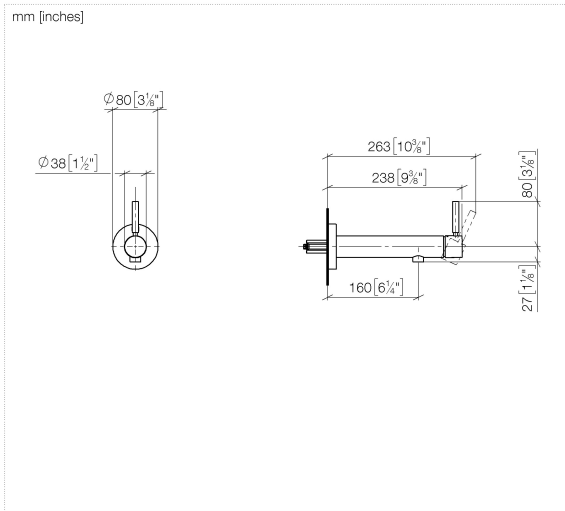

META Wall-mounted single-lever basin mixer without pop-up waste - Chrome

META

36 805 661

- 160mm projection
- fixed spout
- circular, air-enriched flow
- hole diameter 60 mm
- rosette Ø 78 mm
- max. spout flow rate 5.7 l/min
- lead-free
- with single-point mounting

Required miscellaneous

- Concealed wall mounting -** 35 050 970 90
- min. recess depth 80 mm
 - max. recess depth 105 mm

36 805 661

Flow rate chart

36 805 661

Product version from 4/1/2024

META Wall-mounted single-lever basin mixer without pop-up waste - Chrome

META

36 805 661

Spare parts list

Product version from 4/1/2024

No.	Item Number	Name	Quantity used	Delivery time
	90 30 11 232 00 90	disc	13	2