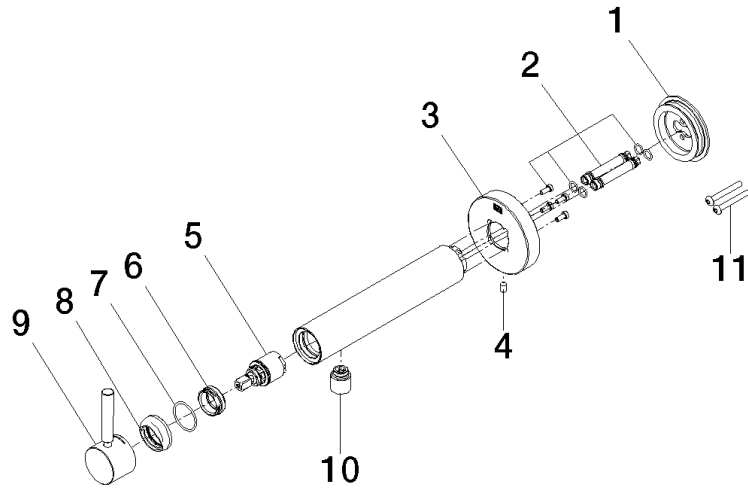

META Wall-mounted single-lever basin mixer without pop-up waste - Chrome

META

36 805 661

- 160mm projection
- fixed spout
- circular, air-enriched flow
- hole diameter 60 mm
- rosette Ø 78 mm
- max. spout flow rate 5.7 l/min
- lead-free
- with single-point mounting

Required miscellaneous

- Concealed wall mounting -** 35 050 970 90
- min. recess depth 80 mm
 - max. recess depth 105 mm

36 805 661

Flow rate chart

36 805 661

Product version from 4/1/2024

META Wall-mounted single-lever basin mixer without pop-up waste - Chrome

META

36 805 661

Spare parts list

Product version from 4/1/2024

No.	Item Number	Name	Quantity used	Delivery time
	90 30 11 232 00 90	disc	13	2