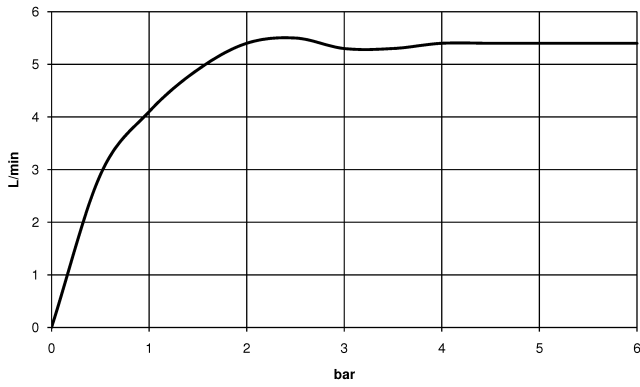

META Wall-mounted single-lever basin mixer without pop-up waste - Chrome

META

36 805 661

- 160mm projection
- fixed spout
- circular, air-enriched flow
- hole diameter 60 mm
- rosette Ø 78 mm
- max. spout flow rate 5.7 l/min
- lead-free
- with single-point mounting

Required miscellaneous

- Concealed wall mounting -** 35 050 970 90
- min. recess depth 80 mm
 - max. recess depth 105 mm

36 805 661

Flow rate chart

36 805 661

Product version from 4/1/2024

META Wall-mounted single-lever basin mixer without pop-up waste - Chrome