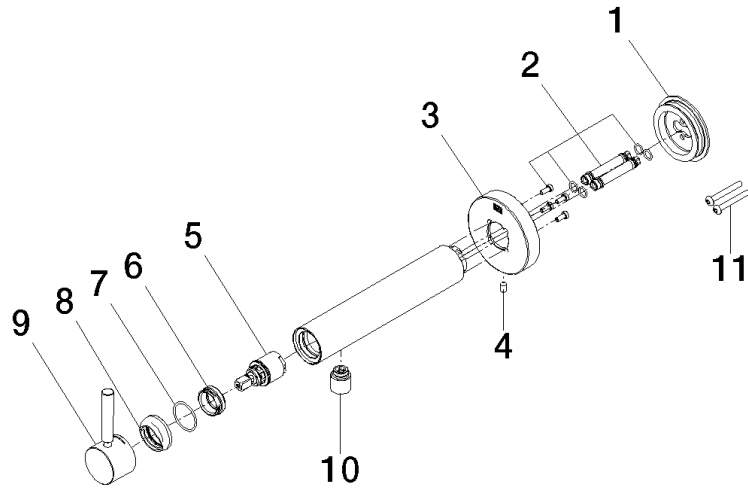

META Wall-mounted single-lever basin mixer without pop-up waste - Brushed Platinum

META

36 805 661

- 160mm projection
- fixed spout
- circular, air-enriched flow
- hole diameter 60 mm
- rosette Ø 78 mm
- max. spout flow rate 5.7 l/min
- with single-point mounting

Required miscellaneous

- Concealed wall mounting -** 35 050 970 90
- min. recess depth 80 mm
 - max. recess depth 105 mm

36 805 661

Flow rate chart

36 805 661

Product version from 4/1/2024

META Wall-mounted single-lever basin mixer without pop-up waste - Brushed
Platinum

META

36 805 661

Spare parts list

Product version from 4/1/2024

No.	Item Number	Name	Quantity used	Delivery time
	90 30 11 232 00 90	disc	13	2