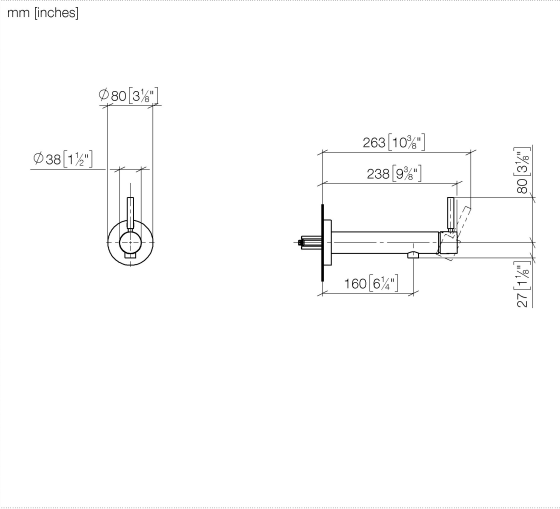

META Wall-mounted single-lever basin mixer without pop-up waste - Brushed Platinum

META

36 805 661

- 160mm projection
- fixed spout
- circular, air-enriched flow
- hole diameter 60 mm
- rosette Ø 78 mm
- max. spout flow rate 5.7 l/min
- with single-point mounting

Required miscellaneous

- Concealed wall mounting -** 35 050 970 90
- min. recess depth 80 mm
 - max. recess depth 105 mm

36 805 661

Flow rate chart

36 805 661

Product version from 4/1/2024

META Wall-mounted single-lever basin mixer without pop-up waste - Brushed
Platinum

META

36 805 661

Spare parts list

Product version from 4/1/2024

No.	Item Number	Name	Quantity used	Delivery time
	90 30 11 232 00 90	disc	13	2