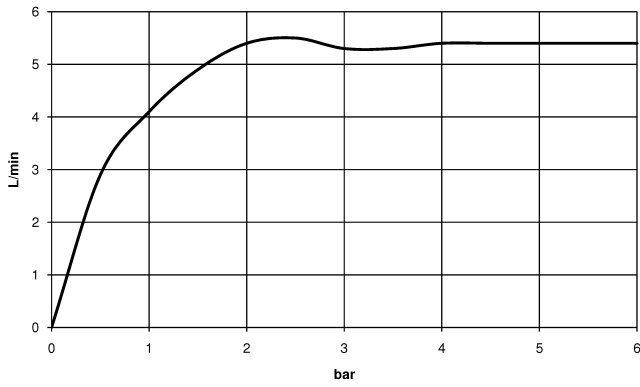

META Wall-mounted single-lever basin mixer without pop-up waste - Brushed Platinum

META

36 805 661

- 160mm projection
- fixed spout
- circular, air-enriched flow
- hole diameter 60 mm
- rosette Ø 78 mm
- max. spout flow rate 5.7 l/min
- with single-point mounting

Required miscellaneous

- Concealed wall mounting -** 35 050 970 90
- min. recess depth 80 mm
 - max. recess depth 105 mm

36 805 661

Flow rate chart

36 805 661

Product version from 4/1/2024

META Wall-mounted single-lever basin mixer without pop-up waste - Brushed
Platinum