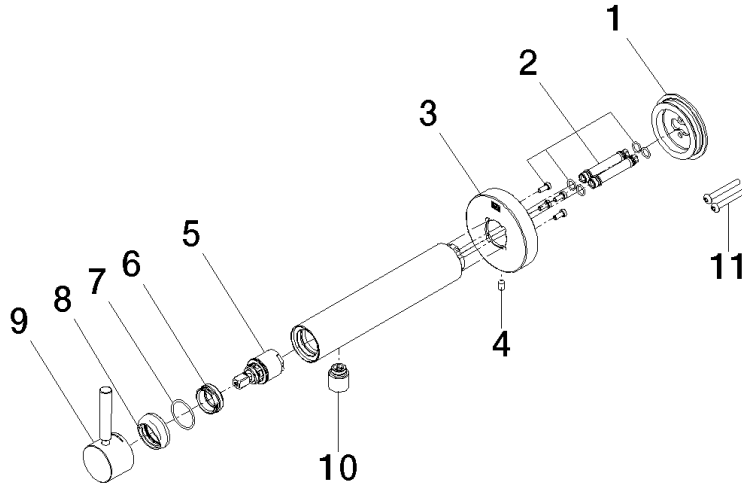

META Wall-mounted single-lever basin mixer without pop-up waste - Brushed Bronze

META

36 805 661

- 160mm projection
- fixed spout
- circular, air-enriched flow
- hole diameter 60 mm
- rosette Ø 78 mm
- max. spout flow rate 5.7 l/min
- lead-free
- with single-point mounting

36 805 661

mm [inches]

Flow rate chart

META Wall-mounted single-lever basin mixer without pop-up waste - Brushed Bronze

META

36 805 661

Product version from 4/1/2024

Parts for other finishes can be found here: [Chrome](#)

META Wall-mounted single-lever basin mixer without pop-up waste - Brushed Bronze

META

36 805 661

Spare parts list

Product version from 4/1/2024

No.	Item Number	Name	Quantity used	Delivery time
	90 30 11 232 00 90	disc	13	2