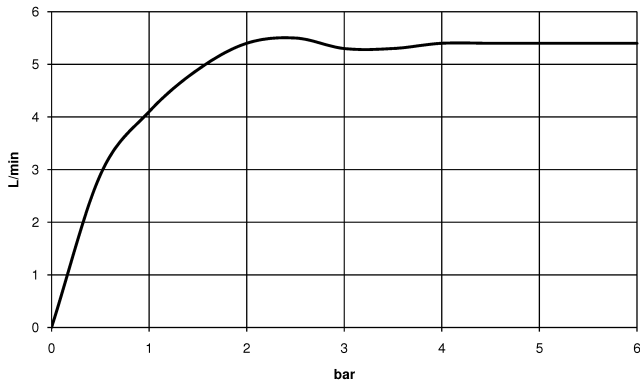

META Wall-mounted single-lever basin mixer without pop-up waste - Brushed Bronze

META

36 805 661

- 160mm projection
- fixed spout
- circular, air-enriched flow
- hole diameter 60 mm
- rosette Ø 78 mm
- max. spout flow rate 5.7 l/min
- lead-free
- with single-point mounting

36 805 661

mm [inches]

Flow rate chart

META Wall-mounted single-lever basin mixer without pop-up waste - Brushed Bronze

META

36 805 661

Product version from 4/1/2024

Parts for other finishes can be found here: [Chrome](#)