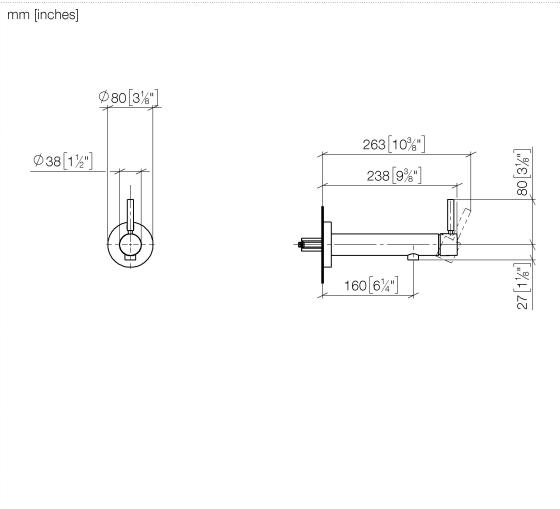

META Wall-mounted single-lever basin mixer without pop-up waste - Brushed Bronze

META

36 805 661

- 160mm projection
- fixed spout
- circular, air-enriched flow
- hole diameter 60 mm
- rosette Ø 78 mm
- max. spout flow rate 5.7 l/min
- lead-free
- with single-point mounting

36 805 661

mm [inches]

Flow rate chart

META Wall-mounted single-lever basin mixer without pop-up waste - Brushed Bronze

META

36 805 661

Product version from 4/1/2024

Parts for other finishes can be found here: [Chrome](#)

META Wall-mounted single-lever basin mixer without pop-up waste - Brushed Bronze

META

36 805 661

Spare parts list

Product version from 4/1/2024

No.	Item Number	Name	Quantity used	Delivery time
	90 30 11 232 00 90	disc	13	2