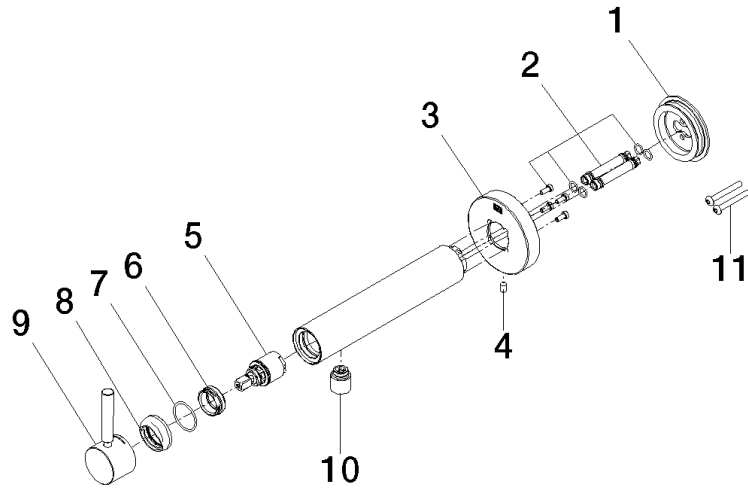

META Wall-mounted single-lever basin mixer without pop-up waste - Brushed Champagne (22kt Gold)

META

36 805 661

Product version from 4/1/2024