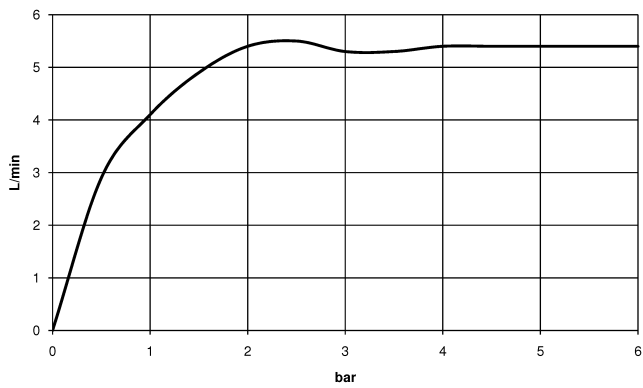

META Wall-mounted single-lever basin mixer without pop-up waste - Brushed Champagne (22kt Gold)

META

36 805 661

- 160mm projection
- fixed spout
- circular, air-enriched flow
- hole diameter 60 mm
- rosette Ø 78 mm
- max. spout flow rate 5.7 l/min
- with single-point mounting

Required miscellaneous

- Concealed wall mounting -** 35 050 970 90
- min. recess depth 80 mm
  - max. recess depth 105 mm

**META Wall-mounted single-lever basin mixer without pop-up waste - Brushed Champagne (22kt Gold)**

META

36 805 661

Flow rate chart