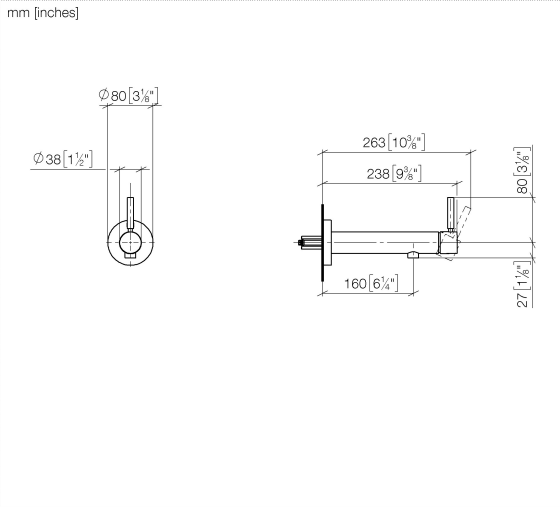

META Wall-mounted single-lever basin mixer without pop-up waste - Brushed Champagne (22kt Gold)

META

36 805 661

- 160mm projection
- fixed spout
- circular, air-enriched flow
- hole diameter 60 mm
- rosette Ø 78 mm
- max. spout flow rate 5.7 l/min
- with single-point mounting

Required miscellaneous

- Concealed wall mounting -** 35 050 970 90
- min. recess depth 80 mm
  - max. recess depth 105 mm

**META Wall-mounted single-lever basin mixer without pop-up waste - Brushed Champagne (22kt Gold)**

META

36 805 661

Flow rate chart