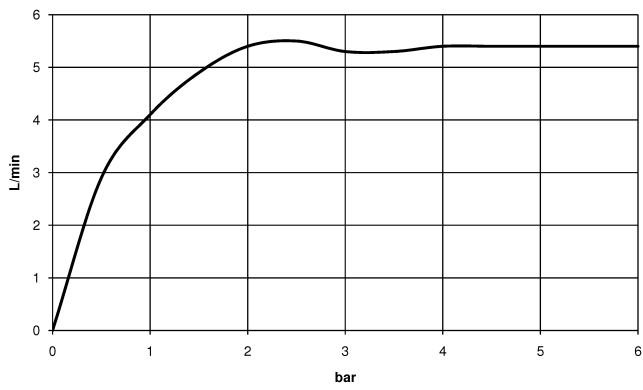

Flow rate chart