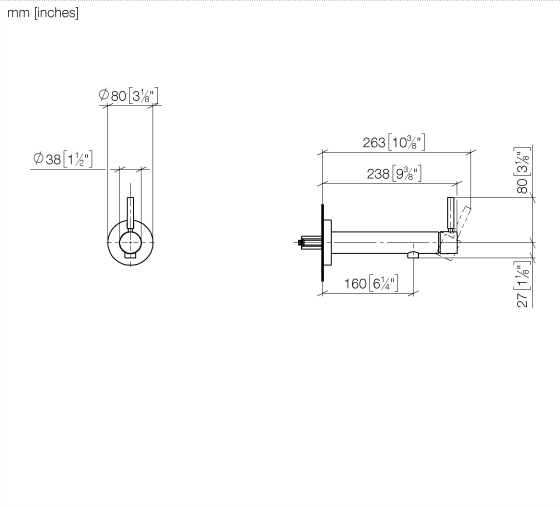

36 805 661

Flow rate chart