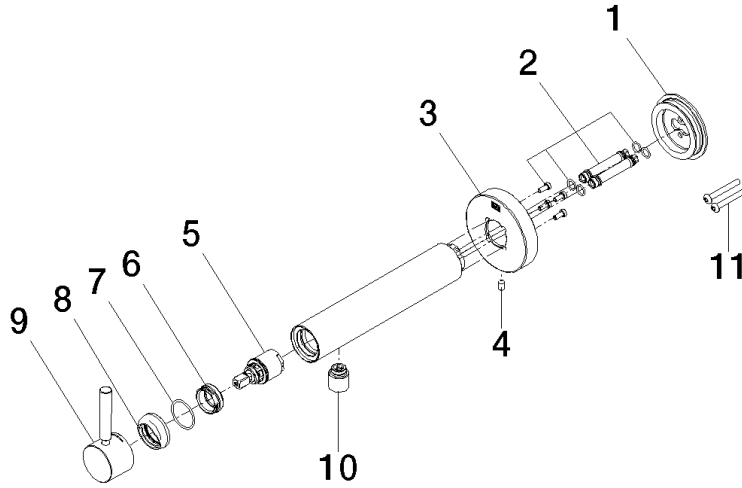

# META Wall-mounted single-lever basin mixer without pop-up waste - Brushed Dark Platinum

META

36 805 661

- 160mm projection
- fixed spout
- circular, air-enriched flow
- hole diameter 60 mm
- rosette Ø 78 mm
- max. spout flow rate 5.7 l/min
- lead-free
- with single-point mounting

# META Wall-mounted single-lever basin mixer without pop-up waste - Brushed Dark Platinum

META

36 805 661

**Product version from 4/1/2024**

Parts for other finishes can be found here: [Chrome](#)

META Wall-mounted single-lever basin mixer without pop-up waste - Brushed  
Dark Platinum