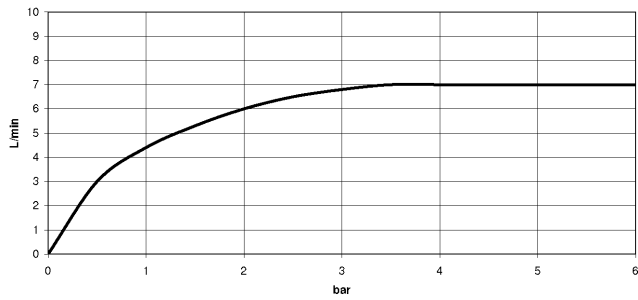

**EDITION PRO Wall-mounted single-lever basin mixer without pop-up waste -
Chrome**

36 812 626

- 200mm projection
- fixed spout
- circular, air-enriched flow
- hole diameter spout 37 mm
- hole diameter single-lever mixer 57 mm
- rosette for spout Ø 55mm
- rosette for mixer Ø 78mm
- max. flow 7 l/min
- lead-free

**EDITION PRO Wall-mounted single-lever basin mixer without pop-up waste -
Chrome**

36 812 626
mm [inches]

Flow rate chart

Certificates

WRAS_2107048. LGA_9280.

**EDITION PRO Wall-mounted single-lever basin mixer without pop-up waste -
Chrome**