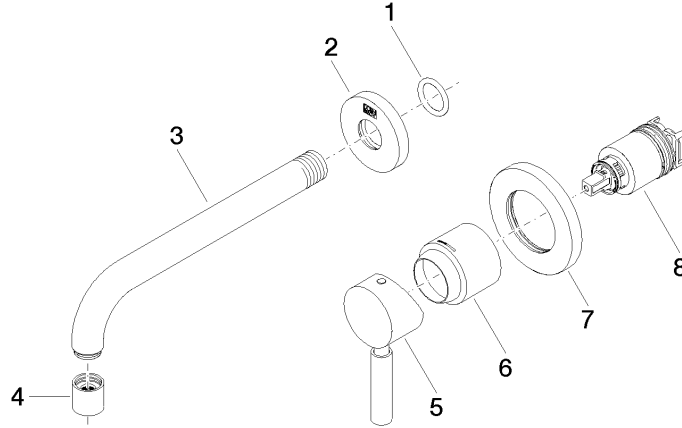

**EDITION PRO Wall-mounted single-lever basin mixer without pop-up waste -
Chrome**

36 812 626

- 200mm projection
- fixed spout
- circular, air-enriched flow
- hole diameter spout 37 mm
- hole diameter single-lever mixer 57 mm
- rosette for spout Ø 55mm
- rosette for mixer Ø 78mm
- max. flow 7 l/min
- lead-free

	Chrome	36 812 626-00
	Matte Black	36 812 626-33
	Brushed Chrome	36 812 626-93

Required miscellaneous

- EDITION PRO Concealed wall-mounted single-lever mixer mixer on right -** 35 870 970 90
- max. recess depth 95 mm
 - min. recess depth 80 mm

**EDITION PRO Wall-mounted single-lever basin mixer without pop-up waste -
Chrome**

36 812 626
mm [inches]

Flow rate chart

Certificates

WRAS_2107048. LGA_9280.

**EDITION PRO Wall-mounted single-lever basin mixer without pop-up waste -
Chrome**

36 812 626

Spare parts list

No.	Item Number	Name	Quantity used	Delivery time
1	90 14 10 026 00 90	seal	1	2
2	09 27 22 503-00	rosette	1	10
3	04 28 22 116 10-00	spout	1	10
4	90 23 01 019 00-00	aerator	1	10
5	90 20 62 040 00-00	handle	1	10
6	09 11 02 522-00	cover	1	10
7	90 27 62 011 00-00	rosette	1	10
8	90 15 05 064 01 90	cartridge	1	2