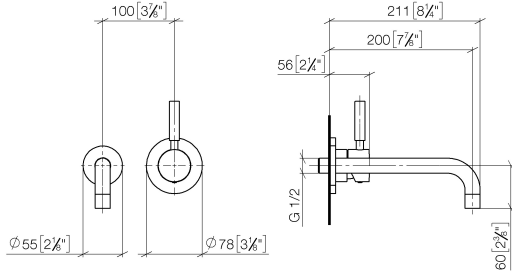

**EDITION PRO Wall-mounted single-lever basin mixer without pop-up waste -
Chrome**

36 812 626

- 200mm projection
- fixed spout
- circular, air-enriched flow
- hole diameter spout 37 mm
- hole diameter single-lever mixer 57 mm
- rosette for spout Ø 55mm
- rosette for mixer Ø 78mm
- max. flow 7 l/min
- lead-free

	Chrome	36 812 626-00
	Matte Black	36 812 626-33
	Brushed Chrome	36 812 626-93

Required miscellaneous

- EDITION PRO Concealed wall-mounted single-lever mixer mixer on right -** 35 870 970 90
- max. recess depth 95 mm
 - min. recess depth 80 mm

**EDITION PRO Wall-mounted single-lever basin mixer without pop-up waste -
Chrome**

36 812 626
mm [inches]

Flow rate chart

Certificates

WRAS_2107048. LGA_9280.

**EDITION PRO Wall-mounted single-lever basin mixer without pop-up waste -
Chrome**

36 812 626

Spare parts list

No.	Item Number	Name	Quantity used	Delivery time
1	90 14 10 026 00 90	seal	1	2
2	09 27 22 503-00	rosette	1	10
3	04 28 22 116 10-00	spout	1	10
4	90 23 01 019 00-00	aerator	1	10
5	90 20 62 040 00-00	handle	1	10
6	09 11 02 522-00	cover	1	10
7	90 27 62 011 00-00	rosette	1	10
8	90 15 05 064 01 90	cartridge	1	2