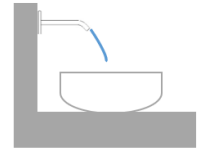

VAIA Wall-mounted single-lever basin mixer without pop-up waste - Brushed Bronze

VAIA

36 860 809

- 190mm projection
- fixed spout
- circular, air-enriched flow
- hole diameter spout 37 mm
- hole diameter single-lever mixer 57 mm
- rosette for single-lever mixer Ø 78mm
- rosette for spout Ø 60mm
- max. flow 5.7 l/min
- lead-free
- This product can help a building meet the requirements of Green Building Rating Systems, e.g. LEED®, BREEAM®, DGNB
- WRAS 2107018

	Brushed Bronze	36 860 809-42
	Chrome	36 860 809-00
	Brushed Platinum	36 860 809-06
	Platinum	36 860 809-08
	Dark Chrome	36 860 809-19
	Brushed Durabronze (23kt Gold)	36 860 809-28
	Brushed Champagne (22kt Gold)	36 860 809-46
	Champagne (22kt Gold)	36 860 809-47
	Brushed Dark Platinum	36 860 809-99

36 860 809
mm [inches]

Flow rate chart

Trajectory diagram

Codes & Standards

EN 817

Scottish Water
Byelaws

UK Water Supply
Regulations

VAIA Wall-mounted single-lever basin mixer without pop-up waste - Brushed
Bronze