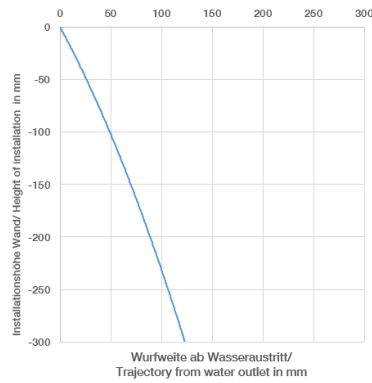

VAIA Wall-mounted single-lever basin mixer without pop-up waste - Brushed Bronze

VAIA

36 860 809

- 190mm projection
- fixed spout
- circular, air-enriched flow
- hole diameter spout 37 mm
- hole diameter single-lever mixer 57 mm
- rosette for single-lever mixer Ø 78mm
- rosette for spout Ø 60mm
- max. flow 5.7 l/min
- lead-free
- This product can help a building meet the requirements of Green Building Rating Systems, e.g. LEED®, BREEAM®, DGNB
- WRAS 2107018

36 860 809
mm [inches]

Flow rate chart

Trajectory diagram

Codes & Standards

EN 817

Scottish Water
Byelaws

UK Water Supply
Regulations

VAIA Wall-mounted single-lever basin mixer without pop-up waste - Brushed
Bronze