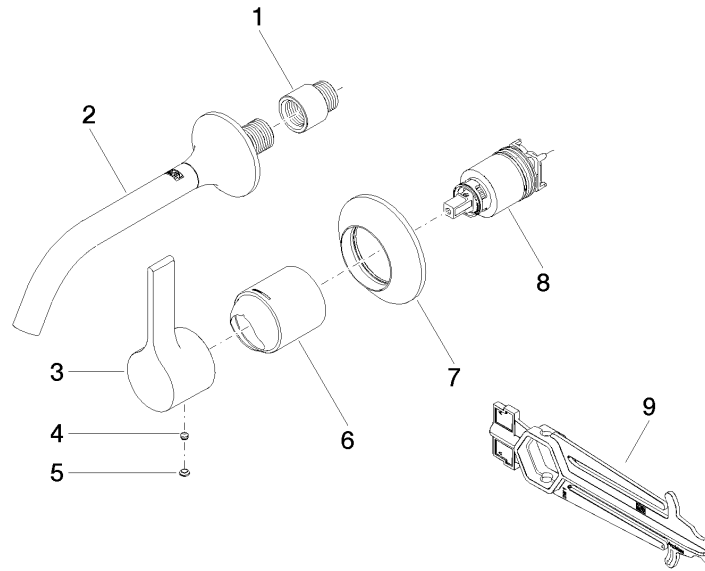

VAIA Wall-mounted single-lever basin mixer without pop-up waste - Brushed Bronze

VAIA

36 860 809

- 190mm projection
- fixed spout
- circular, air-enriched flow
- hole diameter spout 37 mm
- hole diameter single-lever mixer 57 mm
- rosette for single-lever mixer Ø 78mm
- rosette for spout Ø 60mm
- max. flow 5.7 l/min
- lead-free
- This product can help a building meet the requirements of Green Building Rating Systems, e.g. LEED®, BREEAM®, DGNB
- WRAS 2107018

36 860 809
mm [inches]

Flow rate chart

Trajectory diagram

Codes & Standards

EN 817

Scottish Water
Byelaws

UK Water Supply
Regulations

VAIA Wall-mounted single-lever basin mixer without pop-up waste - Brushed
Bronze

VAIA

36 860 809

Certificates

WRAS_2107

DVGW_DW-
6512DN0

36 860 809

Parts for other
finishes can be found
here: [Chrome](#)

VAIA Wall-mounted single-lever basin mixer without pop-up waste - Brushed
Bronze

VAIA

36 860 809

Spare parts list

No.	Item Number	Name	Quantity used	Delivery time
	09 24 03 072 10 90	nipple	9	2