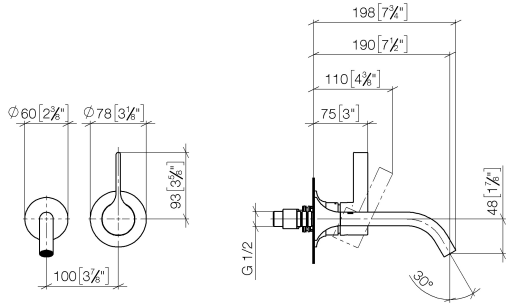

VAIA Wall-mounted single-lever basin mixer without pop-up waste - Brushed Bronze

VAIA

36 860 809

- 190mm projection
- fixed spout
- circular, air-enriched flow
- hole diameter spout 37 mm
- hole diameter single-lever mixer 57 mm
- rosette for single-lever mixer Ø 78mm
- rosette for spout Ø 60mm
- max. flow 5.7 l/min
- lead-free
- This product can help a building meet the requirements of Green Building Rating Systems, e.g. LEED®, BREEAM®, DGNB
- WRAS 2107018

36 860 809
mm [inches]

Flow rate chart

Trajectory diagram

Codes & Standards

EN 817

Scottish Water
Byelaws

UK Water Supply
Regulations

VAIA Wall-mounted single-lever basin mixer without pop-up waste - Brushed
Bronze