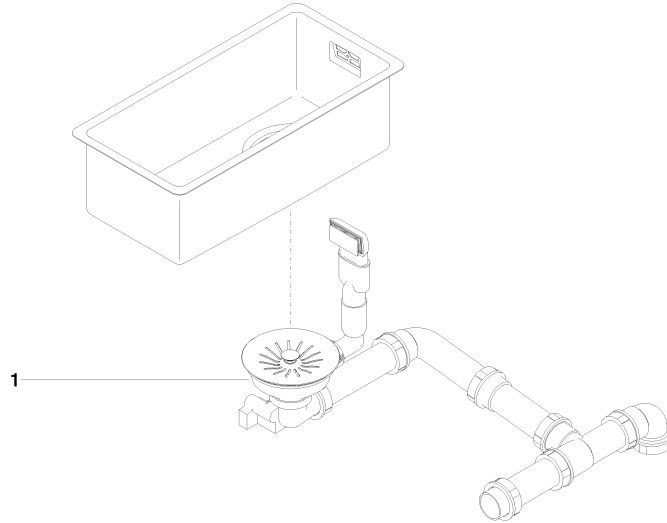

## Single sink - Stainless Steel

---

38 180 003

- under-mounted
- 180 x 400 mm
- sink depth 140 mm
- suitable for base units 350 mm
- radius 12 mm

Drain and overflow set not included in the scope of supply. See Required miscellaneous.

**Single sink - Stainless Steel**

38 180 003

**Single sink - Stainless Steel**

38 180 003

**Spare parts list**

No.	Item Number	Name	Quantity used	Delivery time
1	10 415 003-85	Pop-up waste and overflow closable by hand - Stainless Steel	1	-