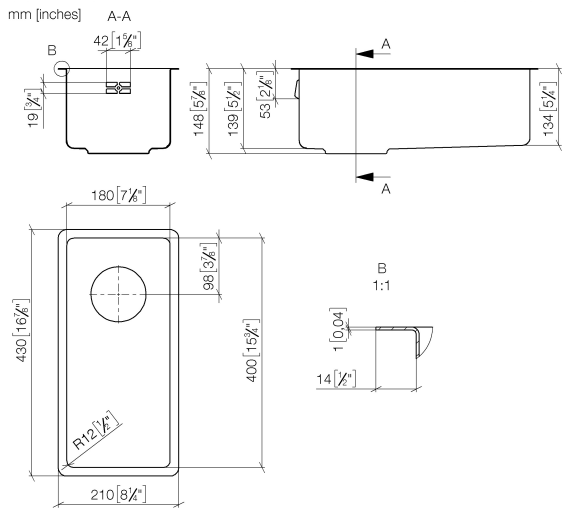

## Single sink - Stainless Steel

---

38 180 003

- under-mounted
- 180 x 400 mm
- sink depth 140 mm
- suitable for base units 350 mm
- radius 12 mm

Drain and overflow set not included in the scope of supply. See Required miscellaneous.

**Single sink - Stainless Steel**

38 180 003

**Single sink - Stainless Steel**

38 180 003

**Spare parts list**

No.	Item Number	Name	Quantity used	Delivery time
1	10 415 003-85	Pop-up waste and overflow closable by hand - Stainless Steel	1	-