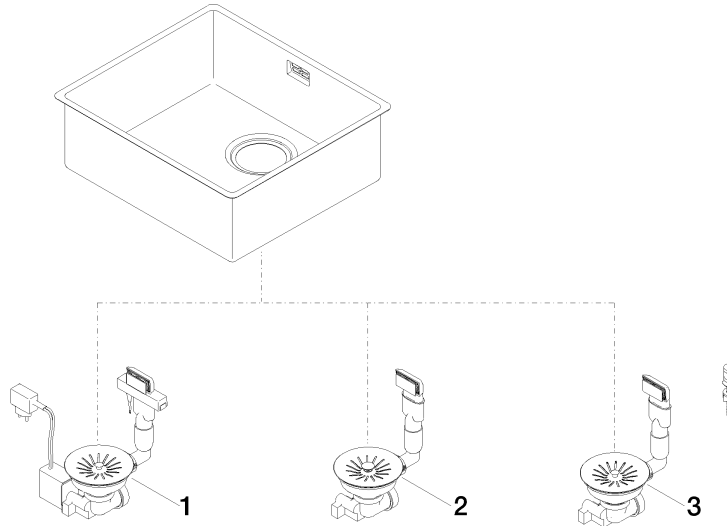

Single sink - Stainless Steel

38 450 003

- under-mounted
- 450 x 400 mm
- sink depth 175 mm
- suitable for base units 500 mm
- radius 12 mm

Drain and overflow set not included in the scope of supply. See Required miscellaneous.

Single sink - Stainless Steel

38 450 003

mm [inches]

Single sink - Stainless Steel

38 450 003

Spare parts list

No.	Item Number	Name	Quantity used	Delivery time
1	10 410 003-85	Pop-up waste and overflow with electronic control - Stainless Steel	1	-
Spare part can no longer be ordered, please order the replacement item				
2	10 400 003-85	Pop-up waste and overflow closable by hand - Stainless Steel	1	-
Spare part can no longer be ordered, please order the replacement item				
3	10 405 003-85	Pop-up waste and overflow with knob - Stainless Steel	1	-
Spare part can no longer be ordered, please order the replacement item				