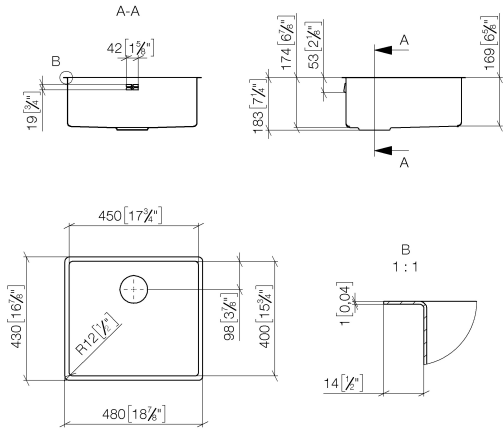

Single sink - Stainless Steel

38 450 003

- under-mounted
- 450 x 400 mm
- sink depth 175 mm
- suitable for base units 500 mm
- radius 12 mm

Drain and overflow set not included in the scope of supply. See Required miscellaneous.

Single sink - Stainless Steel

38 450 003

mm [inches]

Single sink - Stainless Steel

38 450 003

Spare parts list

No.	Item Number	Name	Quantity used	Delivery time
1	10 410 003-85	Pop-up waste and overflow with electronic control - Stainless Steel	1	-
Spare part can no longer be ordered, please order the replacement item				
2	10 400 003-85	Pop-up waste and overflow closable by hand - Stainless Steel	1	-
Spare part can no longer be ordered, please order the replacement item				
3	10 405 003-85	Pop-up waste and overflow with knob - Stainless Steel	1	-
Spare part can no longer be ordered, please order the replacement item				