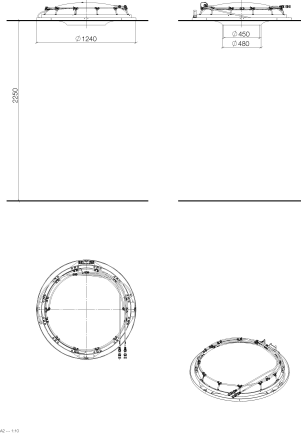

RAINMOON Rain panel - Matte White

41 610 979

- exposed trim parts
 - Rain panel with 2 different spray modes
 - AQUACIRCLE RAIN: Circular rain curtain, max. flow rate 6.8 l/min (at 3 bar)
 - TEMPEST RAIN: Natural rain, max. flow rate 5 l/min (at 3 bar)
 - Matt white cover, RAL 9003
 - Indirect mood lighting, warm white LED light strip 2700K
 - Outer diameter 1240 mm, opening diameter 450 mm
 - with anti-scale system
 - Weight 22.5 kg
 - Protection rating IP67
 - Control elements not included among the items supplied
- Rain panel cover for adaptation to ceiling colour available in all RAL colours, price and delivery time on request**

Rain panel cover for adaptation to ceiling colour available in all RAL colours, price and delivery time on request

Required miscellaneous

RAINMOON Concealed ceiling installation box - 35 610 970 90

- Ceiling installation enclosure 1356 x 1356 x 290 mm
- concealed rough parts
- Opening diameter 1252 mm
- min. recess depth 290 mm

RAINMOON Rain panel - Matte White

41 610 979

Certificates

LGA_29445.

RAINMOON Rain panel - Matte White

41 610 979

Spare parts list

No.	Item Number	Name	Quantity used	Delivery time
1	90 10 01 183 00 90	lamp	1	2
2	90 17 09 056 01 90	jet module	12	60
3	90 18 40 222 00 90	adaptor	24	2
4	90 24 04 321 00 90	threaded connector	1	60
5	90 17 20 211 00 90	joint	1	60
6	90 24 04 346 01 90	connection AQUACIRCLE	1	2
7	90 24 04 346 02 90	connection TEMPEST	1	2
8	90 17 09 057 01 90	jet module	12	2
9	90 17 20 217 00 90	holder	4	60
10	90 17 20 216 00 90	holder	3	60
11	90 11 02 325 00 90	cover	1	2