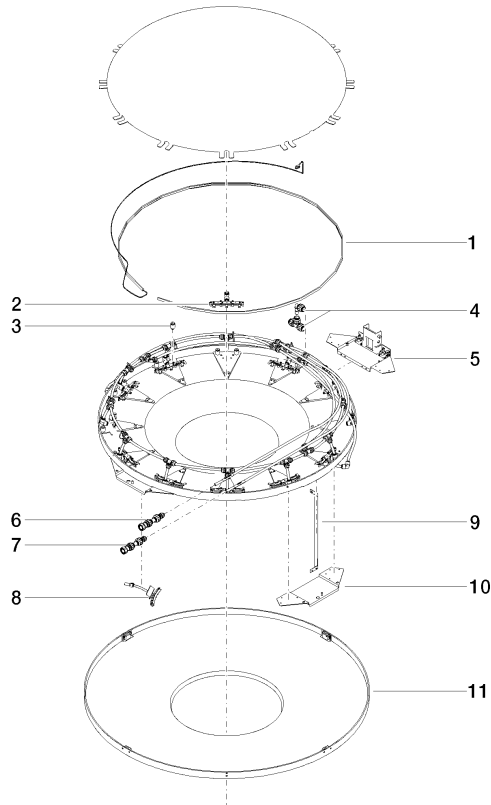

RAINMOON Rain panel - Matte White

41 610 979

- exposed trim parts
 - Rain panel with 2 different spray modes
 - AQUACIRCLE RAIN: Circular rain curtain, max. flow rate 6.8 l/min (at 3 bar)
 - TEMPEST RAIN: Natural rain, max. flow rate 5 l/min (at 3 bar)
 - Matt white cover, RAL 9003
 - Indirect mood lighting, warm white LED light strip 2700K
 - Outer diameter 1240 mm, opening diameter 450 mm
 - with anti-scale system
 - Weight 22.5 kg
 - Protection rating IP67
 - Control elements not included among the items supplied
- Rain panel cover for adaptation to ceiling colour available in all RAL colours, price and delivery time on request**

Rain panel cover for adaptation to ceiling colour available in all RAL colours, price and delivery time on request

Required miscellaneous

RAINMOON Concealed ceiling installation box - 35 610 970 90

- Ceiling installation enclosure 1356 x 1356 x 290 mm
- concealed rough parts
- Opening diameter 1252 mm
- min. recess depth 290 mm

RAINMOON Rain panel - Matte White

41 610 979

Certificates

LGA_29445.

RAINMOON Rain panel - Matte White

41 610 979

Spare parts list

No.	Item Number	Name	Quantity used	Delivery time
1	90 10 01 183 00 90	lamp	1	2
2	90 17 09 056 01 90	jet module	12	60
3	90 18 40 222 00 90	adaptor	24	2
4	90 24 04 321 00 90	threaded connector	1	60
5	90 17 20 211 00 90	joint	1	60
6	90 24 04 346 01 90	connection AQUACIRCLE	1	2
7	90 24 04 346 02 90	connection TEMPEST	1	2
8	90 17 09 057 01 90	jet module	12	2
9	90 17 20 217 00 90	holder	4	60
10	90 17 20 216 00 90	holder	3	60
11	90 11 02 325 00 90	cover	1	2