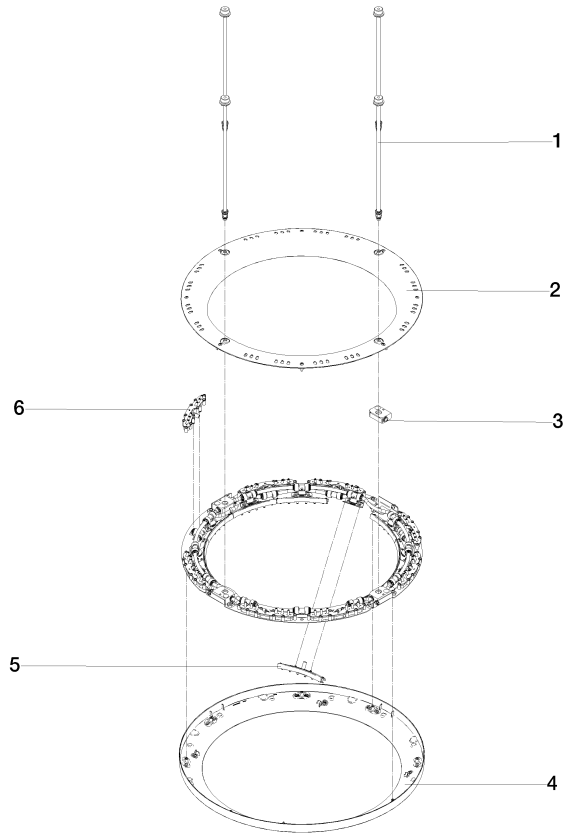

SERIES-VARIOUS AQUAHALO Rain panel - Chrome

41 750 979

- exposed trim parts
- Rain panel with 3 different flow modes
- AQUACIRCLE RAIN: Circular rain curtain, max. flow rate 14 l/min (at 3 bar)
- TEMPEST RAIN: Natural rain, max. flow rate 9 l/min (at 3 bar)
- DIAMOND RAIN: Ring of rain, max. flow rate 6.8 l/min (at 3 bar)
- Outer diameter: 605 mm, opening diameter: 465 mm
- Weight: 6 kg
- central LED Spot 3000 K
- Protection rating IP67
- Recommended control element: xTool
- Not suitable for use in a steam room.

- concealed rough parts
- Ceiling installation enclosure 605 x 605 x 95 mm
- Weight: 10 kg
- min. recess depth 110 mm
- max. recess depth 150 mm

SERIES-VARIOUS AQUAHALO Rain panel - Chrome

41 750 979

SERIES-VARIOUS AQUAHALO Rain panel - Chrome

41 750 979

Spare parts list

No.	Item Number	Name	Quantity used	Delivery time
1	90 28 22 605 01-00	distributor	1	10
2	90 12 05 087 00-00	casing	1	10
3	90 24 03 535 00 90	distributor	1	10
4	90 12 05 088 00-00	casing	1	10
5	90 17 09 060 01 90	jet module	1	2
6	90 17 09 061 01 90	jet module TEMPEST	8	2