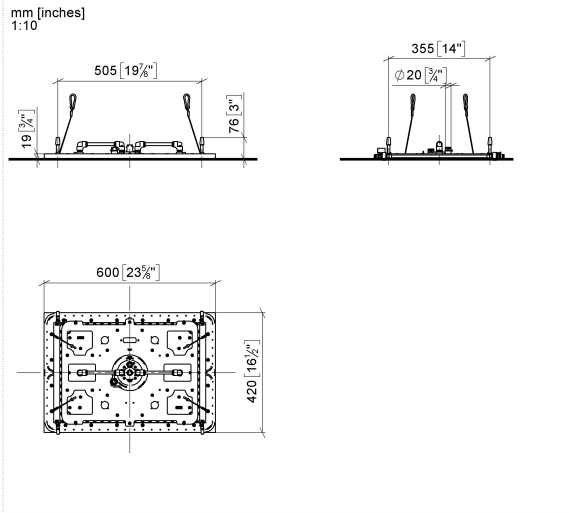

SERENITY SKY Rain panel for recessed ceiling installation - Chrome

41 770 979