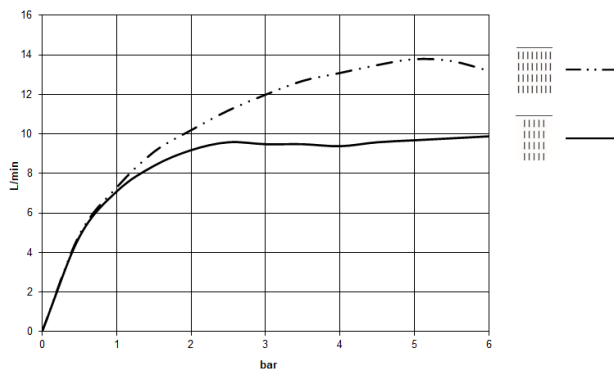

#### **SERENITY SKY Concealed ceiling installation box -** 35 770 970 90

- concealed rough parts
- 2x female thread 1/2" connections
- flush-mounted reflection box, 662 x 482 mm, RAL 9003, Signal White
- min. recess depth 150 mm
- weight 15kg
- Recommended control element: xTool

### Flow rate chart