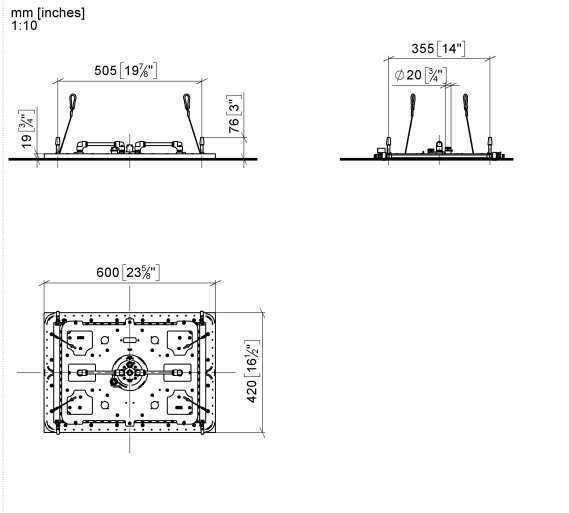

SERENITY SKY Rain panel for recessed ceiling installation - Dark Chrome

41 770 979

- exposed trim parts
- Rain panel with 2 different spray modes
- PURIFY RAIN, 175 x 175 mm, max. flow rate 10 l/min (at 3 bar)
- FULL RAIN, 455 x 315 mm, max. flow rate 14 l/min (at 3 bar)
- Rain panel, 600 x 420 mm
- min. recess depth 150 mm
- weight 15kg
- feed pipe (hot/cold): 2x DN 20
- with anti-scale system
- Recommended control element: xTool
- Not suitable for use in a steam room.

Required miscellaneous

SERENITY SKY Concealed ceiling installation box - 35 770 970 90

- concealed rough parts
- 2x female thread 1/2" connections
- flush-mounted reflection box, 662 x 482 mm, RAL 9003, Signal White
- min. recess depth 150 mm
- weight 15kg
- Recommended control element: xTool

SERENITY SKY Rain panel for recessed ceiling installation - Dark Chrome

41 770 979

Flow rate chart

SERENITY SKY Rain panel for recessed ceiling installation - Dark Chrome

41 770 979

SERENITY SKY Rain panel for recessed ceiling installation - Dark Chrome