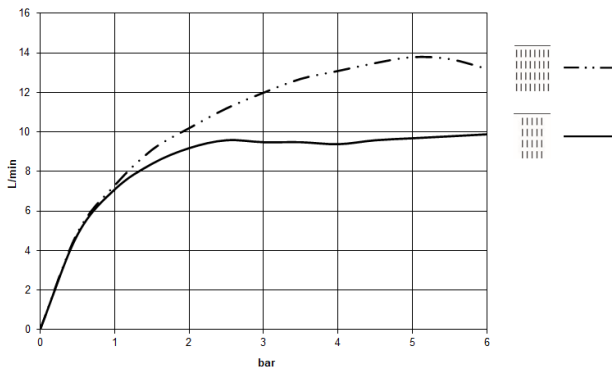

Flow rate chart