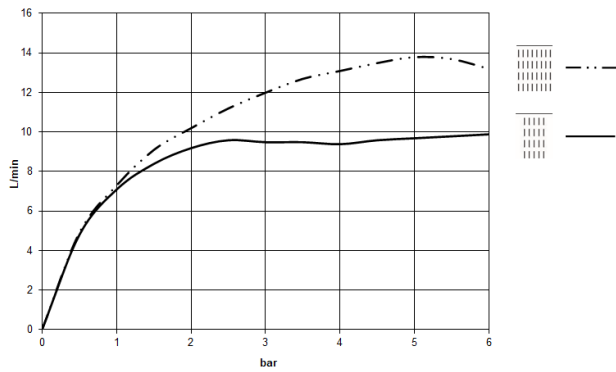

SERENITY SKY Rain panel for recessed ceiling installation - Champagne (22kt Gold)

41 770 979

- exposed trim parts
- Rain panel with 2 different spray modes
- PURIFY RAIN, 175 x 175 mm, max. flow rate 10 l/min (at 3 bar)
- FULL RAIN, 455 x 315 mm, max. flow rate 14 l/min (at 3 bar)
- Rain panel, 600 x 420 mm
- min. recess depth 150 mm
- weight 15kg
- feed pipe (hot/cold): 2x DN 20
- with anti-scale system
- Recommended control element: xTool
- Not suitable for use in a steam room.

Required miscellaneous

SERENITY SKY Concealed ceiling installation box - 35 770 970 90

- concealed rough parts
- 2x female thread 1/2" connections
- flush-mounted reflection box, 662 x 482 mm, RAL 9003, Signal White
- min. recess depth 150 mm
- weight 15kg
- Recommended control element: xTool

SERENITY SKY Rain panel for recessed ceiling installation - Champagne (22kt Gold)

41 770 979
mm [inches]
1:10

Flow rate chart

SERENITY SKY Rain panel for recessed ceiling installation - Champagne (22kt Gold)