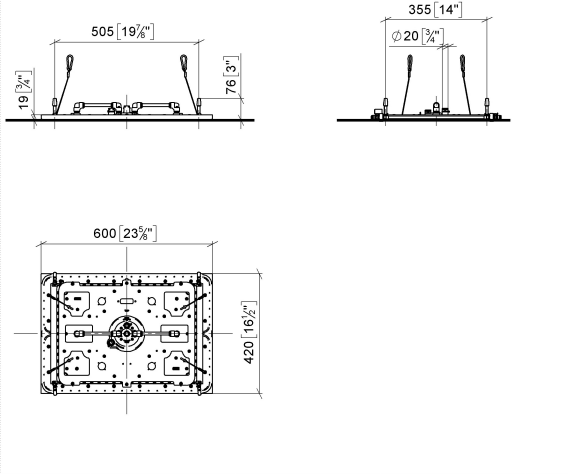

SERENITY SKY Rain panel for recessed ceiling installation - Champagne (22kt Gold)

41 770 979

- exposed trim parts
- Rain panel with 2 different spray modes
- PURIFY RAIN, 175 x 175 mm, max. flow rate 10 l/min (at 3 bar)
- FULL RAIN, 455 x 315 mm, max. flow rate 14 l/min (at 3 bar)
- Rain panel, 600 x 420 mm
- min. recess depth 150 mm
- weight 15kg
- feed pipe (hot/cold): 2x DN 20
- with anti-scale system
- Recommended control element: xTool
- Not suitable for use in a steam room.

Required miscellaneous

SERENITY SKY Concealed ceiling installation box - 35 770 970 90

- concealed rough parts
- 2x female thread 1/2" connections
- flush-mounted reflection box, 662 x 482 mm, RAL 9003, Signal White
- min. recess depth 150 mm
- weight 15kg
- Recommended control element: xTool

SERENITY SKY Rain panel for recessed ceiling installation - Champagne (22kt Gold)

41 770 979
mm [inches]
1:10

Flow rate chart

SERENITY SKY Rain panel for recessed ceiling installation - Champagne (22kt Gold)