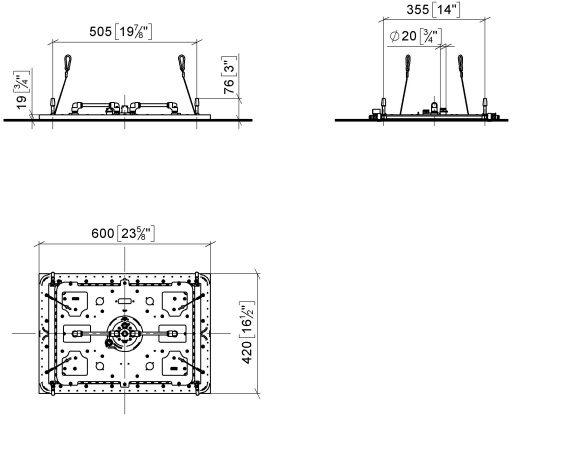

## SERENITY SKY Rain panel for recessed ceiling installation - Brushed Dark Platinum

41 770 979

- exposed trim parts
- Rain panel with 2 different spray modes
- PURIFY RAIN, 175 x 175 mm, max. flow rate 10 l/min (at 3 bar)
- FULL RAIN, 455 x 315 mm, max. flow rate 14 l/min (at 3 bar)
- Rain panel, 600 x 420 mm
- min. recess depth 150 mm
- weight 15kg
- feed pipe (hot/cold): 2x DN 20
- with anti-scale system
- Recommended control element: xTool
- Not suitable for use in a steam room.

#### **SERENITY SKY Concealed ceiling installation box -** 35 770 970 90

- concealed rough parts
- 2x female thread 1/2" connections
- flush-mounted reflection box, 662 x 482 mm, RAL 9003, Signal White
- min. recess depth 150 mm
- weight 15kg
- Recommended control element: xTool

# SERENITY SKY Rain panel for recessed ceiling installation - Brushed Dark Platinum

41 770 979  
mm [inches]  
1:10