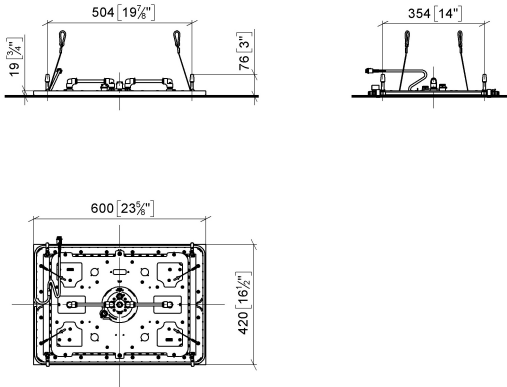

## SERENITY SKY Rain panel for recessed ceiling installation with light FlowReduce - Brushed Stainless Steel

41 773 979

- exposed trim parts
- Rain panel with 2 different spray modes
- PURIFY RAIN, 175 x 175 mm, max. flow rate l/min (at 3 bar)
- FULL RAIN, 455 x 315 mm, max. flow rate l/min (at 3 bar)
- Rain panel, 600 x 420 mm
- min. recess depth 150 mm
- weight 15kg
- feed pipe (hot/cold): 2x DN 20
- with anti-scale system
- Recommended control element: xTool

#### **SERENITY SKY Concealed ceiling installation box with light -** 35 771 970 90

- concealed rough parts
- flush-mounted reflection box, 662 x 482 mm, RAL 9003, Signal White
- 2x female thread 1/2" connections
- min. recess depth 150 mm
- weight 15kg
- Supply pipe 7 m
- Input 100-240V AC 50-60Hz
- Output 24V DC SELV / Class II
- ZigBee Light Link RGBW controller
- Provided by customer: Zigbee gateway

# SERENITY SKY Rain panel for recessed ceiling installation with light FlowReduce - Brushed Stainless Steel

41 773 979  
mm [inches]  
1:10