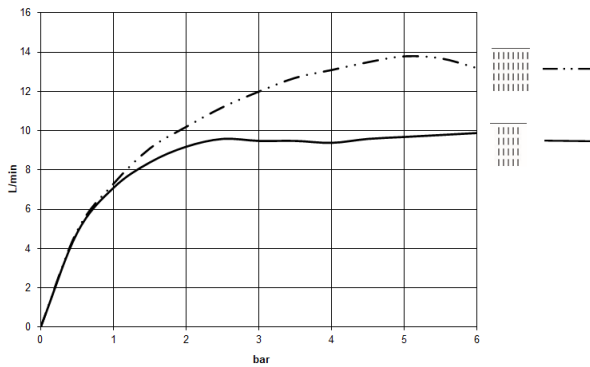

#### **SERENITY SKY Concealed ceiling installation box with light -** 35 771 970 90

- concealed rough parts
- flush-mounted reflection box, 662 x 482 mm, RAL 9003, Signal White
- 2x female thread 1/2" connections
- min. recess depth 150 mm
- weight 15kg
- Supply pipe 7 m
- Input 100-240V AC 50-60Hz
- Output 24V DC SELV / Class II
- ZigBee Light Link RGBW controller
- Provided by customer: Zigbee gateway

## Flow rate chart